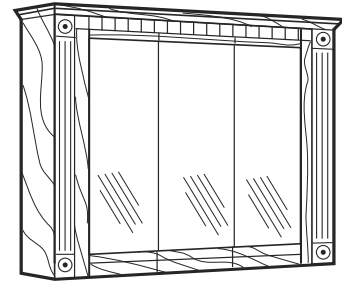

Classical Deluxe Light Oak Medicine Cabinets - Two Doors

Item Number	Description	Price
006-072	CD-M3027 - 30" x 6" x 27" - 2 Doors	

Classical Deluxe Light Oak Overjohns

Item Number	Description	Price
006-071	CD-OJ2130 - 21" x 7" x 30" - 2 Doors