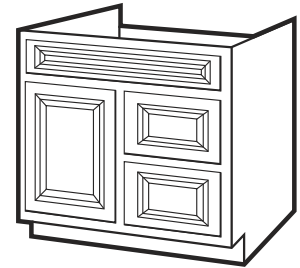

Titan Maple Vanities - 2 Doors with Drawers 34" Height

Item Number	Description	Price
541-1345	TMG-3621D-34 - 36" x 21" x 34" 2 Doors with 2 Drawers	
541-1346	TMG-4221D-34 - 42" x 21" x 34" 2 Doors with 2 Drawers	
541-1347	TMG-4821D-34 - 48" x 21" x 34" 2 Doors with 4 Drawers	
541-1348	TMG-6021D-34 - 60" x 21" x 34" 2 Doors with 4 Drawers	

Titan Maple Vanities Drawer Pack - 3 Drawers 34" Height

Item Number	Description	Price
541-1350	TMG-VD123-21-34- Drawer Pack 12" x 21" x 34" - 3 Drawers	
541-1351	TMG-VD153-21-34- Drawer Pack 15" x 21" x 34" - 3 Drawers	
541-1352	TMG-VD183-21-34- Drawer Pack 18" x 21" x 34" - 3 Drawers	
541-1353	TMG-VD213-21-34- Drawer Pack 21" x 21" x 34" - 3 Drawers