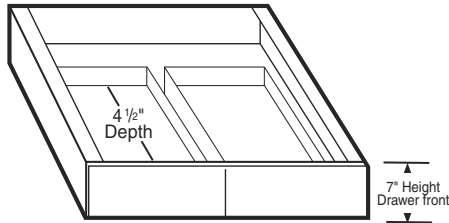

Vanities, Tops & Accessories

Deluxe Light Oak Medicine Cabinets - Two Doors

Item Number	Description	Price
005-997	LD-M3027 - 30" x 6" x 27"	

Deluxe Light Oak Vanity Drawer Pack

Item Number	Description	Price
111-2232	LD-VB1521 Drawer Pack - 15" x 21" x 30" - 3 Drawers	
111-2233	LD-VB1821 Drawer Pack - 18" x 21" x 30" - 3 Drawers	