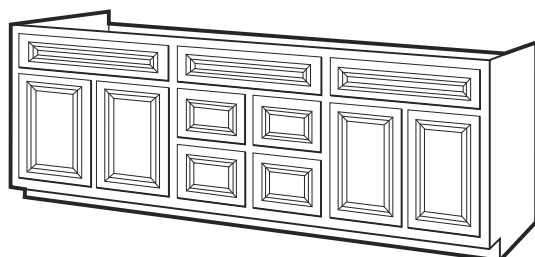

Titan Maple Vanities - 4 Doors with 4 Center Drawers 34" Height

Item Number	Description	Price
541-1349	TMG-7221D-34 - 72" x 21" x 34" 4 Doors with 4 Center Drawers