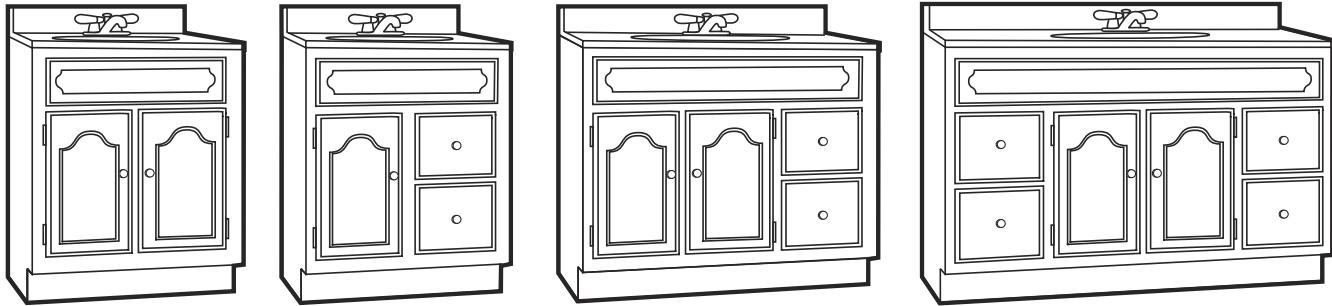

Vanities, Tops & Accessories

Deluxe Light Oak Vanities K.D. - 18" - 30" Height

Item Number	Description	Price
004-667	LD-1816-1 - 18" x 16" x 30" 1 Door	
005-626	LD-1816-2 - 18" x 16" x 30" 2 Doors	
004-668	LD-2418D - 24" x 18" x 30" 1 Door with 2 Drawers	
004-669	LD-2418 - 24" x 18" x 30" 2 Doors	
004-670	LD-3018D - 30" x 18" x 30" 1 Door with 2 Drawers	
004-671	LD-3018 - 30" x 18" x 30" 2 Doors	
004-673	LD-3618 - 36" x 18" x 30" 2 Doors	
004-672	LD-3618D - 36" x 18" x 30" 2 Doors with 2 Drawers	
004-674	LD-4818D - 48" x 18" x 30" 2 Doors with 4 Drawers	

Deluxe Light Oak Vanities K.D. - 21" - 30" Height

Item Number	Description	Price
003-171	LD-2421D - 24" x 21" x 30" 1 Door with 2 Drawers	
003-169	LD-2421 - 24" x 21" x 30" 2 Doors	
003-170	LD-3021 - 30" x 21" x 30" 2 Doors	
003-172	LD-3021D - 30" x 21" x 30" 1 Door with 2 Drawers	
111-2231	LD-3321 - 33" x 21" x 30" 2 Doors	
004-666	LD-3621 - 36" x 21" x 30" 2 Doors	
004-479	LD-3621D - 36" x 21" x 30" 2 Doors with 2 Drawers	
004-480	LD-4821D - 48" x 21" x 30" 2 Doors with 4 Drawers	
006-841	LD-6021D - 60" x 21" x 30" 2 Doors with 4 Drawers	
551-0576	LD-7221D - 72" x 21" x 30" 2 Doors with 4 Drawers