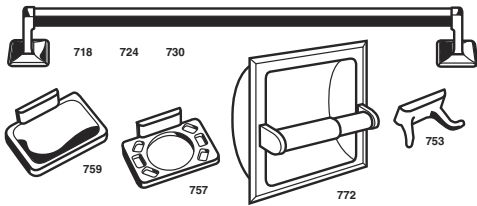

Accessories - Polished Brass

Item Number	Description	Price
003-219	202-03-05 - Polished Brass 5 - Piece Bath Set - Exposed Screws