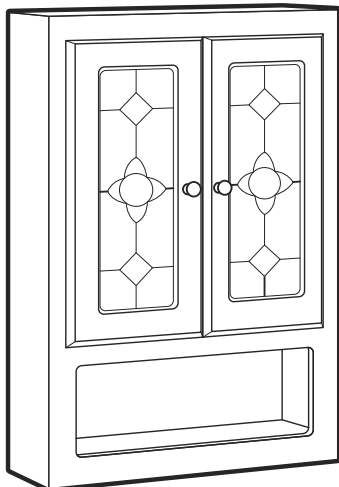

Imperial Overjohn with Rose Glass Door

Item Number	Description	Price
541-1434	TMS-OJ2130 - 21" x 7" x 30"	

Imperial Black Pearl Vanities

Item Number	Description	Price
111-2709	SH-TMGL- K 2421-21 BD Black Pearl Imperial 24" x 21" x 34" - 2 Doors with 1 Bottom Drawer