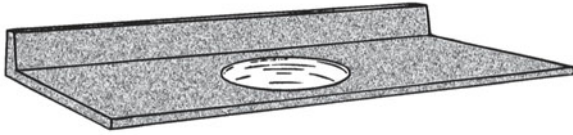

Vanities, Tops & Accessories

Granite Spray-On Top with White Undermount Bowl, 2 Pc Top

Item Number	Description	Sleeve Pack	View Box
331-2128	31" x 22" Brown Finish		
331-2129	37" x 22" Brown Finish		
331-2130	49" x 22" Brown Finish		
331-2122	31" x 22" Black Finish		
331-2123	37" x 22" Black Finish		
331-2124	39" x 22" Black Finish		

Granite Spray-On Side Splashes

Item Number	Description	Sleeve Pack	View Box
331-2133	22" Black Finish - Left		
331-2134	22" Black Finish - Right		
331-2135	22" Brown Finish - Left		
331-2136	22" Brown Finish - Right		

Granite Spray-On Tops, 1 Pc. Top

Item Number	Description	Sleeve Pack	View Box
331-1839	25" x 22" Brown Finish		
331-1840	31" x 22" Brown Finish		
331-1841	37" x 22" Brown Finish		
331-1842	49" x 22" Brown Finish		
331-2132	43" x 22" Brown Finish		
331-2131	61" x 22" Brown Finish		
331-2125	43" x 22" Black Finish		
331-2126	61" x 22" Black Finish		
331-2121	25" x 22" Black Finish