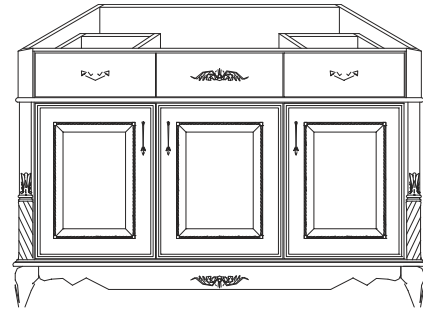

Victorian Rope, Cherry Vanities

Item Number	Description	Price
111-2025	VRC - 6021D - 60" x 21" x 34 1/2" 4 Doors with 3 Drawers	
111-2603	VRC - 7221D - 72" x 21" x 34 1/2" 4 Doors with 6 Drawers	

Victorian Rope, Cherry Framed Mirror

Item Number	Description	Price
111-1998	VRC - MR3040 - 30" x 6" x 40" Framed Mirror with shelf	
111-2000	VRCW - MR3640 - 36" x 6" x 40" Framed Mirror with shelf	
111-2002	VRCW - MR4240 - 42" x 6" x 40" Framed Mirror with shelf	
111-2004	VRCW - MR4840 - 48" x 6" x 40" Framed Mirror with shelf