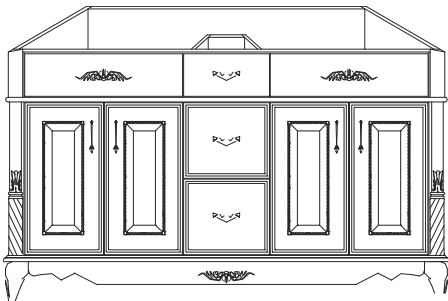

Victorian Rope, Hickory Vanities

Item Number	Description	Price
111-2609	VRH - 6021D - 60" x 21" x 34 1/2" 4 Doors with 3 Drawers