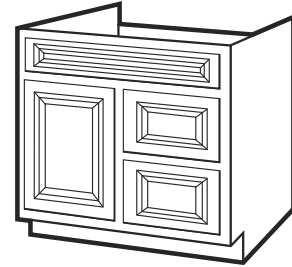

Italian Hickory Finish Vanities - 2 Doors with Drawers

Item Number	Description	Price
541-1496	ITH-3621D-34 - 36" x 21" x 34" - 2 Doors with 2 Drawers	
541-1497	ITH-4221D-34 - 42" x 21" x 34" - 2 Doors with 2 Drawers	
* 541-1498	ITH-4821D-34 - 48" x 21" x 34" - 2 Doors with 4 Drawers	
* 541-1499	ITH-6021D-34 - 60" x 21" x 34" - 2 Doors with 4 Drawers	

* 48" & 60" Drawers on left & right side of the vanity

Italian Hickory Finish Vanities Drawer Pack - 3 Drawers

Item Number	Description	Price
111-1629	ITH-VD123-21 - 34- Drawer Pack 12" x 21" x 34" - 3 Drawers	
111-1630	ITH-VD153-21 - 34- Drawer Pack 15" x 21" x 34" - 3 Drawers	
111-1631	ITH-VD183-21 - 34- Drawer Pack 18" x 21" x 34" - 3 Drawers	
111-1632	ITH-VD213-21 - 34- Drawer Pack 21" x 21" x 34" - 3 Drawers	
111-1821	ITH-VD243-21 - 34- Drawer Pack 24" x 21" x 34" - 3 Drawers