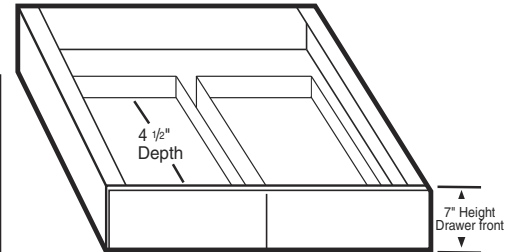

Italian Hickory Finish Filler Strip

Item Number	Description	Price
111-1633	ITH-VBF3 - Vanity Filler - 3" x 30"	
111-1822	ITH-VF334-SOLID - Filler Strip - 3" x 34"	

Italian Hickory Finish Single Desk Drawer

Item Number	Description	Price
111-1823	ITH-VDU2421 - Desk Drawer - 24" x 21" x 4 1/2" (7" Front)	
111-1634	ITH-VDU3021 - Desk Drawer - 30" x 21" x 4 1/2" (7" Front)	
111-1635	ITH-VDU3621 - Desk Drawer - 36" x 21" x 4 1/2" (7" Front)	
111-1636	ITH-VDU4821 - Desk Drawer - 48" x 21" x 4 1/2" (7" Front)