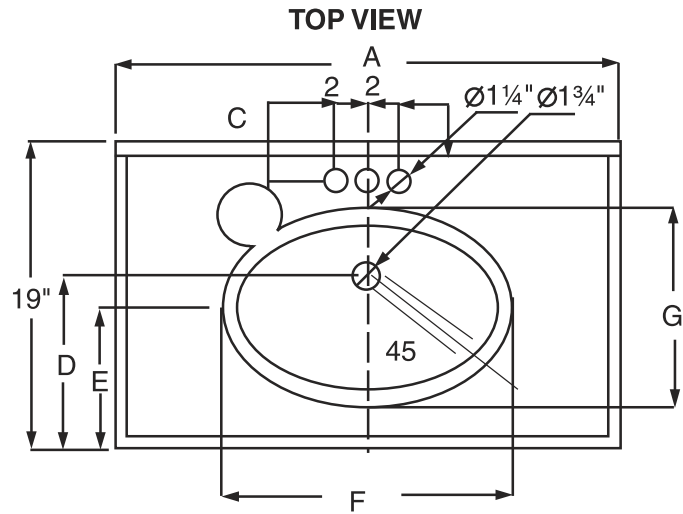

19" Series

FRONT VIEW