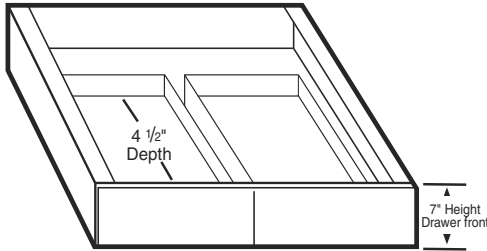

Titan Maple Filler Strip

Item Number	Description	Price
541-1354	TMG-VF334-Solid - Filler Strip - 3" x 34"