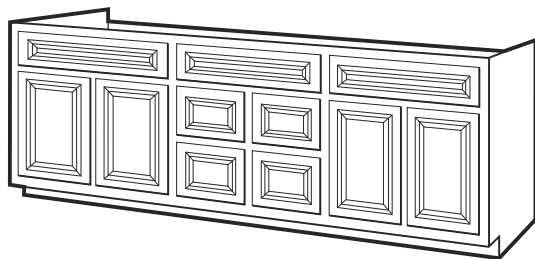

Colorado Sienna Vanities - 4 Doors with 4 Center Drawers

Item Number	Description	Price
111-2665	CS-7221D-34 Colorado Sienna 72" x 21" x 34" 4 Doors with 4 Center Drawers