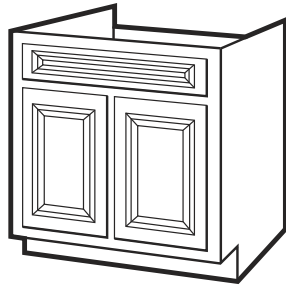

Vanities, Tops & Accessories

Italian Hickory Finish Vanities - 2 Doors

Item Number	Description	Price
541-1491	ITH-2421-34 - 24" x 21" x 34" - 2 Doors	
541-1494	ITH-3021-34 - 30" x 21" x 34" - 2 Doors	
111-1625	ITH-3621-34 - 36" x 21" x 34" - 2 Doors	
111-1817	ITH-4221-34 - 42" x 21" x 34" - 2 Doors	
111-1819	ITH-4821-34 - 48" x 21" x 34" - 2 Doors	

Italian Hickory Finish Vanities - 1 Door with Drawers

Item Number	Description	Price
541-1493	ITH-2421D-34 - 24" x 21" x 34" - 1 Door with 2 Drawers	
541-1495	ITH-3021D-34 - 30" x 21" x 34" - 1 Door with 2 Drawers