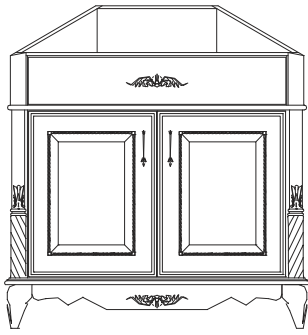

Vanities, Tops & Accessories

Victorian Rope, Cherry Vanities

Item Number	Description	Price
111-1988	VRC - 2421 - 24" x 21" x 34" - 2 Doors	
111-1990	VRC - 3021 - 30" x 21" x 34" - 2 Doors	
111-1992	VRC - 3621 - 36" x 21" x 34" - 2 Doors	

Victorian Rope, Cherry Vanities

Item Number	Description	Price
111-1994	VRC - 4221D - 42" x 21" x 34 1/2" 3 Doors with 2 Drawers	
111-1996	VRC - 4821D - 48" x 21" x 34 1/2" 3 Doors with 2 Drawers