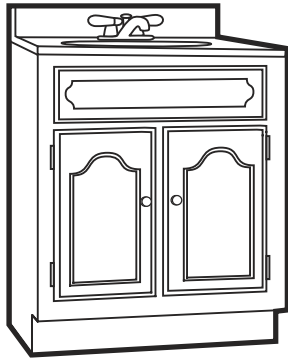

Vanities, Tops & Accessories

Preassembled Deluxe Light Oak Vanities - Boxed - 30" Height

Item Number	Description	Price
541-0129	SU-LD-1816-1 - 18" x 16" x 30" 1 Door	
541-0130	SU-LD-2418-1 - 24" x 18" x 30" 2 Doors	

Preassembled Deluxe White Vanities - Boxed - 30" Height

Item Number	Description	Price
551-0131	SU-LD-1816-WH - 18" x 16" x 30" 1 Door	
551-0132	SU-LD-2418-WH - 24" x 18" x 30" 2 Doors