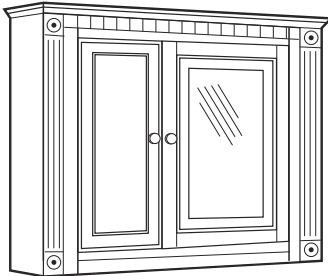

Classical Deluxe Light Oak Medicine Cabinets - Two Doors

Item Number	Description	Price
006-072	CD-M3027 - 30" x 6" x 27" - 2 Doors	

Classical Deluxe Light Oak Overjohns

Item Number	Description	Price
006-071	CD-OJ2130 - 21" x 7" x 30" - 2 Doors