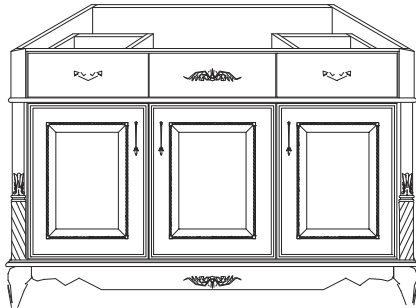

Victorian Rope, Sienna Vanities

Item Number	Description	Price
111-2614	VRS - 4221D - 42" x 21" x 34 1/2" 3 Doors with 2 Drawers	
111-2615	VRS - 4821D - 48" x 21" x 34 1/2" 3 Doors with 2 Drawers