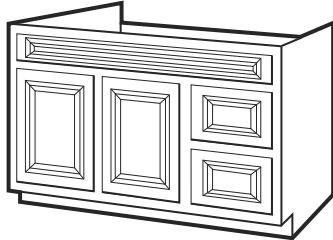

Victorian Rope, Hickory Framed Mirror

Item Number	Description	Price
111-2577	VRH - MR2430 - 24" x 6" x 30" Framed Mirror With Shelf	
111-2578	VRH - MR3040 - 30" x 6" x 40" Framed Mirror With Shelf	
111-2579	VRH - MR3640 - 36" x 6" x 40" Framed Mirror With Shelf	
111-2580	VRH - MR4240 - 42" x 6" x 40" Framed Mirror With Shelf	
111-2581	VRH - MR4840 - 48" x 6" x 40" Framed Mirror with shelf	