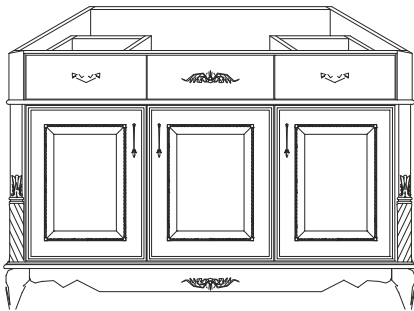

Victorian Rope, Hickory Vanities

Item Number	Description	Price
111-2607	VRH - 4221D - 42" x 21" x 34 1/2" 3 Doors with 2 Drawers	
111-2608	VRH - 4821D - 48" x 21" x 34 1/2" 3 Doors with 2 Drawers