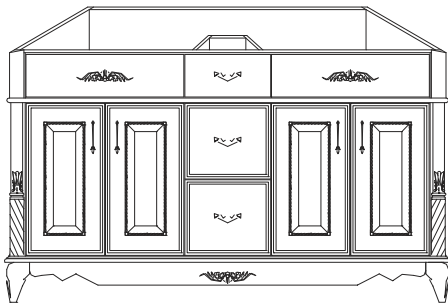

Victorian Rope, Creamy White Vanities

Item Number	Description	Price
111-2026	VRCW - 6021D - 60" x 21" x 34" - 4 Doors with 3 Drawers	

Victorian Rope, Creamy White Vanities

Item Number	Description	Price
111-2573	VRCW - 7221D - 72" x 21" x 34 1/2" 4 Doors with 6 Drawers