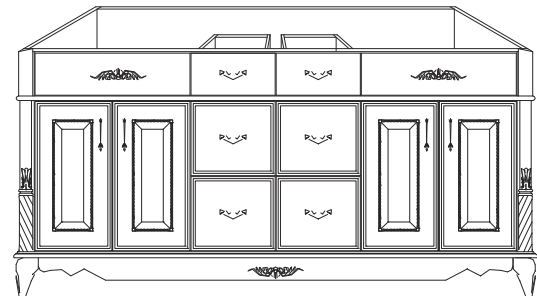

American Solid Maple Fronts

Full Extension Drawer Glides

Comes Setup, packaged in a heavy duty box

Available in Titan Container or Warehouse orders