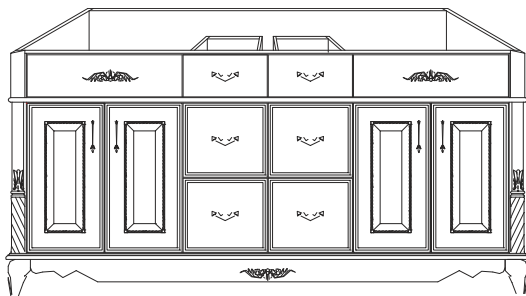

Victorian Rope, Hickory Vanities

Item Number	Description	Price
111-2610	VRH - 7221D - 72" x 21" x 34 1/2" 4 Doors with 6 Drawers