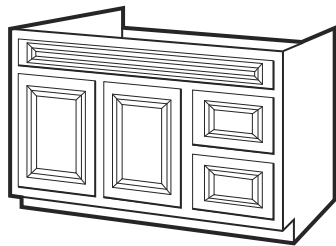

Italian Hickory Finish Vanities - 2 Doors with Drawers

Item Number	Description	Price
541-1496	ITH-3621D-34 - 36" x 21" x 34" - 2 Doors with 2 Drawers	
541-1497	ITH-4221D-34 - 42" x 21" x 34" - 2 Doors with 2 Drawers	
* 541-1498	ITH-4821D-34 - 48" x 21" x 34" - 2 Doors with 4 Drawers	
* 541-1499	ITH-6021D-34 - 60" x 21" x 34" - 2 Doors with 4 Drawers	

* 48" & 60" Drawers on left & right side of the vanity

Italian Hickory Finish Vanities Drawer Pack - 3 Drawers

Item Number	Description	Price
111-1629	ITH-VD123-21 - 34- Drawer Pack 12" x 21" x 34" - 3 Drawers	
111-1630	ITH-VD153-21 - 34- Drawer Pack 15" x 21" x 34" - 3 Drawers	
111-1631	ITH-VD183-21 - 34- Drawer Pack 18" x 21" x 34" - 3 Drawers	
111-1632	ITH-VD213-21 - 34- Drawer Pack 21" x 21" x 34" - 3 Drawers	
111-1821	ITH-VD243-21 - 34- Drawer Pack 24" x 21" x 34" - 3 Drawers