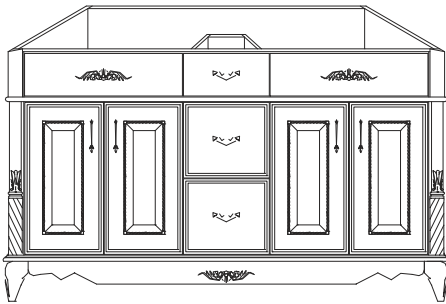

Victorian Rope, Cherry Vanities

Item Number	Description	Price
111-2025	VRC - 6021D - 60" x 21" x 34 1/2" 4 Doors with 3 Drawers	
111-2603	VRC - 7221D - 72" x 21" x 34 1/2" 4 Doors with 6 Drawers	

Victorian Rope, Cherry Framed Mirror

Item Number	Description	Price
111-1998	VRC - MR3040 - 30" x 6" x 40" Framed Mirror with shelf	
111-2000	VRCW - MR3640 - 36" x 6" x 40" Framed Mirror with shelf	
111-2002	VRCW - MR4240 - 42" x 6" x 40" Framed Mirror with shelf	
111-2004	VRCW - MR4840 - 48" x 6" x 40" Framed Mirror with shelf