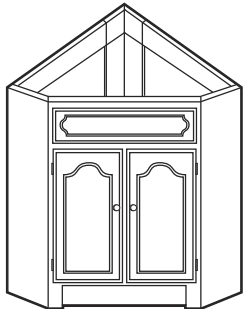

Deluxe White Corner Vanity - 30" Height

Item Number	Description	Price
006-315	LD-COV-24-WH - 24" x 22" x 30" 2 - Doors Corner Vanity	

Deluxe White Medicine Cabinets - Lighted Corner

Item Number	Description	Price
006-314	LD-LC1-WH - 16³/₄"W x 10¹/₄"D x 25"H 1 - Door Corner Medicine Cabinet