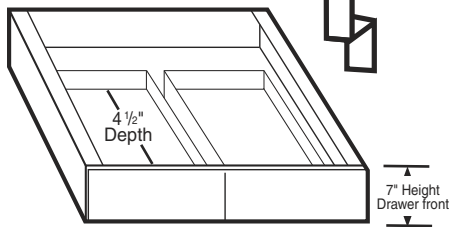

Victorian Rope, Hickory Framed Mirror

Item Number	Description	Price
111-2577	VRH - MR2430 - 24" x 6" x 30" Framed Mirror With Shelf	
111-2578	VRH - MR3040 - 30" x 6" x 40" Framed Mirror With Shelf	
111-2579	VRH - MR3640 - 36" x 6" x 40" Framed Mirror With Shelf	
111-2580	VRH - MR4240 - 42" x 6" x 40" Framed Mirror With Shelf	
111-2581	VRH - MR4840 - 48" x 6" x 40" Framed Mirror with shelf	