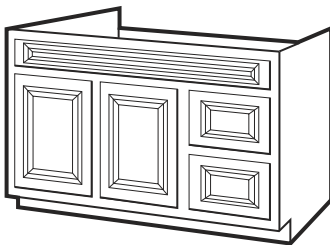

Titan Maple Vanities - 2 Doors with Drawers 34" Height

Item Number	Description	Price
541-1345	TMG-3621D-34 - 36" x 21" x 34" 2 Doors with 2 Drawers	
541-1346	TMG-4221D-34 - 42" x 21" x 34" 2 Doors with 2 Drawers	
541-1347	TMG-4821D-34 - 48" x 21" x 34" 2 Doors with 4 Drawers	
541-1348	TMG-6021D-34 - 60" x 21" x 34" 2 Doors with 4 Drawers	

Titan Maple Vanities Drawer Pack - 3 Drawers 34" Height

Item Number	Description	Price
541-1350	TMG-VD123-21-34- Drawer Pack 12" x 21" x 34" - 3 Drawers	
541-1351	TMG-VD153-21-34- Drawer Pack 15" x 21" x 34" - 3 Drawers	
541-1352	TMG-VD183-21-34- Drawer Pack 18" x 21" x 34" - 3 Drawers	
541-1353	TMG-VD213-21-34- Drawer Pack 21" x 21" x 34" - 3 Drawers