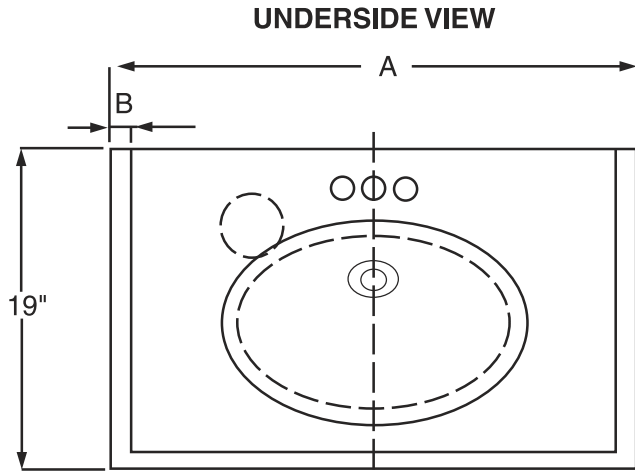

19" Series

FRONT VIEW