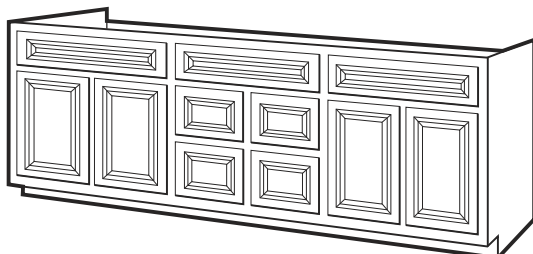

Italian Hickory Finish Vanities - 4 Doors with 4 Center Drawers

Item Number	Description	Price
541-1500	ITH-7221D-34 - 72" x 21" x 34" 4 Doors with 4 Center Drawers	

Italian Hickory Medicine Cabinet

Item Number	Description	Price
111-1853	ITH-M2430 Italian Hickory Medicine Cabinet 24" x 5" x 30" - 2 Mirrored Doors