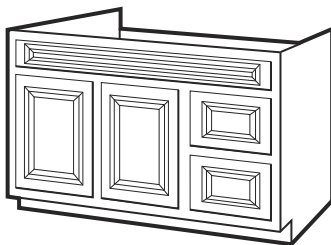

Italian Sienna Finish Vanities - 1 Door with Drawers

Item Number	Description	Price
541-1502	ITS-2421D-34 - 24" x 21" x 34" - 1 Door with 2 Drawers	
541-1504	ITS-3021D-34 - 30" x 21" x 34" - 1 Door with 2 Drawers