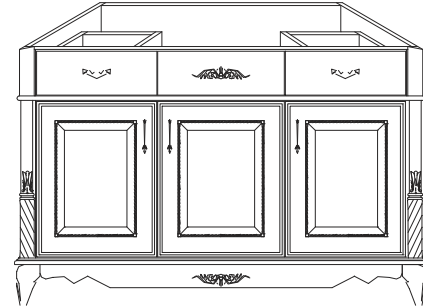

Victorian Rope, Creamy White Vanities

Item Number	Description	Price
111-2026	VRCW - 6021D - 60" x 21" x 34" - 4 Doors with 3 Drawers	

Victorian Rope, Creamy White Vanities

Item Number	Description	Price
111-2573	VRCW - 7221D - 72" x 21" x 34 1/2" 4 Doors with 6 Drawers