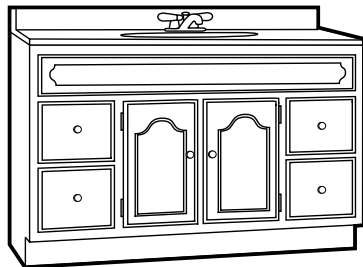

Deluxe White Vanities K.D. 18" 30" Height

Item Number	Description	Price
006-141	LD-1816-WH - 18" x 16" x 30" 1 Door	
005-858	LD-1816-2-WH - 18" x 16" x 30" 2 Doors	
005-859	LD-2418-WH - 24" x 18" x 30" 2 Doors	
005-860	LD-2418D-WH - 24" x 18" x 30" 1 Door with 2 Drawers	
005-861	LD-3018-WH - 30" x 18" x 30" 2 Doors	
005-862	LD-3018D-WH - 30" x 18" x 30" 1 Door with 2 Drawers	
005-863	LD-3618D-WH - 36" x 18" x 30" 2 Doors with 2 Drawers	
005-864	LD-4818D-WH - 48" x 18" x 30" 2 Doors with 2 Drawers	

Deluxe White Vanities K.D. 21" 30" Height

Item Number	Description	Price
005-871	LD-2421-WH - 24" x 21" x 30" 2 Doors	
551-0561	LD-2421D-12-WH - 24" x 21" x 30" 1 Door with 2 Drawers	
005-872	LD-3021-WH - 30" x 21" x 30" 2 Doors	
006-603	LD-3021D-WH - 30" x 21" x 30" 1 Door with 2 Drawers	
007-044	LD-3621-WH - 36" x 21" x 30" 2 Doors	
005-873	LD-3621D-WH - 36" x 21" x 30" 2 Doors with 2 Drawers	
005-874	LD-4821D-WH - 48" x 21" x 30" 2 Doors with 4 Drawers	
006-842	LD-6021D-WH - 60" x 21" x 30" 2 Doors with 4 Drawers	
551-0574	LD-7221D-WH - 72" x 21" x 30" 2 Doors with 4 Drawers