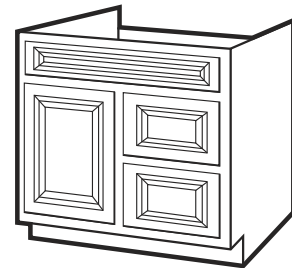

Colorado Sienna Vanities - 2 Doors with 2 Drawers 34" Height

Item Number	Description	Price
111-1938	CS-3621D-34 Colorado Sienna 36" x 21" x 34" 2 Doors with 2 Drawers	
111-2662	CS-4221D-34 Colorado Sienna 42" x 21" x 34" 2 Doors with 2 Drawers	
111-2663	CS-4821D-34 Colorado Sienna 48" x 21" x 34" 2 Doors with 4 Drawers	
111-2664	CS-6021D-34 Colorado Sienna 60" x 21" x 34" 2 Doors with 4 Drawers