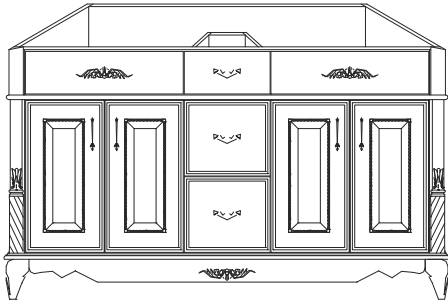

Victorian Rope, Sienna Vanities

Item Number	Description	Price
111-2616	VRS - 6021D - 60" x 21" x 34 1/2" 4 Doors with 3 Drawers	

Victorian Rope, Sienna Vanities

Item Number	Description	Price
111-2617	VRS - 7221D - 72" x 21" x 34 1/2" 4 Doors with 6 Drawers