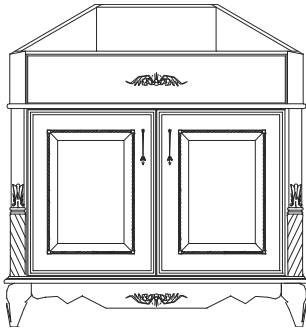

Vanities, Tops & Accessories

Victorian Rope, Creamy White Vanities

Item Number	Description	Price
111-1989	VRCW - 2421 - 24" x 21" x 34" - 2 Doors	
111-1991	VRCW - 3021 - 30" x 21" x 34" - 2 Doors	
111-1993	VRCW - 3621 - 36" x 21" x 34" - 2 Doors	

Victorian Rope, Creamy White Vanities

Item Number	Description	Price
111-1995	VRCW - 4221D - 42" x 21" x 34" - 3 Doors with 2 Drawers	
111-1997	VRCW - 4821D - 48" x 21" x 34" - 3 Doors with 2 Drawers