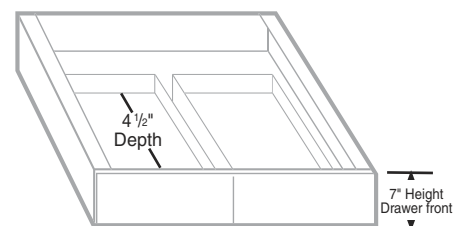

Colorado Sienna Finish Desk Drawer

Item Number	Description	Price
111-2666	CS-VDU3021 - Desk Drawer 30" x 21" x 4½" (7" Front)	
111-2668	CS-VDU3621 - Desk Drawer 36" x 21" x 4½" (7" Front)