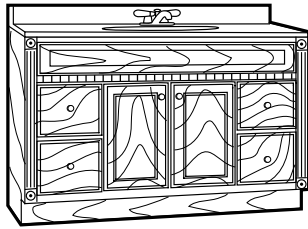

Classical Deluxe Cherry Vanities 30" Height

Item Number	Description	Price
901-0217	CD-2421-C - 24" x 21" x 30" 2 Doors	
901-0218	CD-2421D-C - 24" x 21" x 30" 1 Door with 2 Drawers	
901-0220	CD-3021D-C - 30" x 21" x 30" 1 Door with 2 Drawers	
901-0221	CD-3621D-C - 36" x 21" x 30" 2 Doors with 2 Drawers	
901-0222	CD-4821D-C - 48" x 21" x 30" 2 Doors with 4 Drawers	
541-0414	CD-6021D-C - 60" x 21" x 30" 2 Doors with 4 Drawers	
541-0498	CD-7221D-C - 72" x 21" x 30" 2 Doors with 4 Drawers	

Classical Deluxe Cherry Medicine Cabinet – Triview Mirrors

Item Number	Description	Price
541-0415	CD-M2430-C - 24" x 30" x 5" - 2 Doors	
121-0416	CD-T3030-C - 30" x 30" x 5" - 3 Doors	
121-0417	CD-T3630-C - 36" x 30" x 5" - 3 Doors	
901-0226	CD-T4830-C - 48" x 30" x 5" - 3 Doors	

Classical Deluxe Cherry Overjohns

Item Number	Description	Price
121-0418	CD-OJ2130-C - 21" x 7" x 30" - 2 Doors	

Classical Deluxe Cherry Linen Cabinets

Item Number	Description	Price
541-0478	CD-LC781821-C - 78" x 18" x 21" 3 Doors with Shelves	

Flat Panel Maple Vanities

Item Number	Description	Price
111-1485	BGM-1816 - 18" x 16" x 30" 1 Door vanity	
541-1488	BGM-2418 - 24" x 18" x 30" 2 Doors vanity	

Flat Panel Oak Vanities

Item Number	Description	Price
111-1486	BGO-1816 - 18" x 16" x 30" 1 Door vanity	
541-1489	BGO-2418 - 24" x 18" x 30" 2 Doors vanity	

Flat Panel Sienna Vanities

Item Number	Description	Price
541-1487	BGS-1816 - 18" x 16" x 30" 1 Door vanity	
541-1490	BGS-2418 - 24" x 18" x 30" 2 Doors vanity	

Flat Panel-White

Item Number	Description	Price
541-6013	BGMW-1816 - 18" x 16" x 30" 1 Door vanity	
541-6014	BGMW-2418 - 24" x 18" x 30" 2 Door vanity