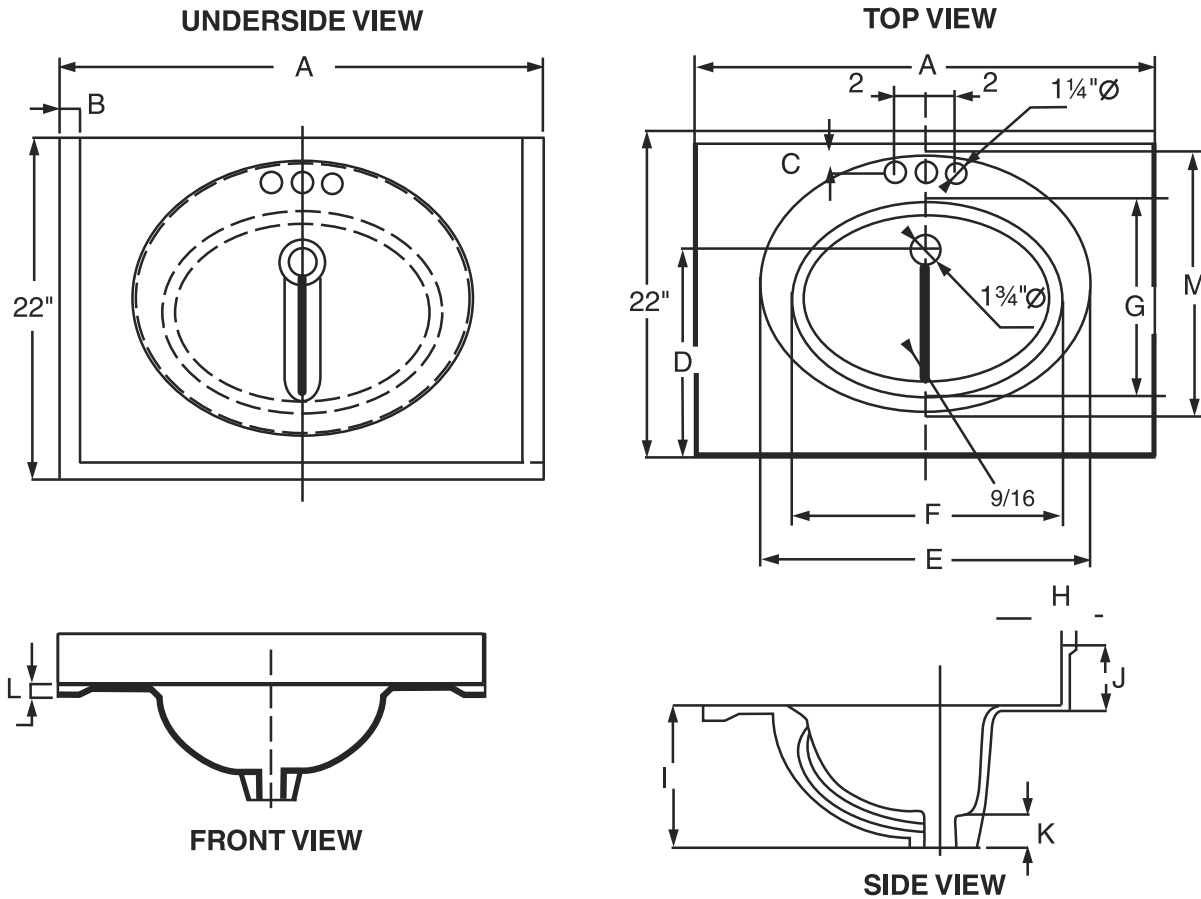

22" Series

ALL TOPS SIZE SUMMARY													Unit: Inch	
	A	B	C	D	E	F	G	H	I	J	K	L	M	
1917	19	3/4	1 1/2	10 3/8	8	15 1/8	10 3/8	5/8	7 1/8	3 1/2	1 3/4	3/4	/	
2519	25	3/4	1 5/8	11 1/8	8 3/4	17 3/4	12 1/2	3/4	8	4	1 3/4	3/4	/	
2522	25	5/8	3 3/8	13 1/2	21 1/4	18 7/8	13 1/4	5/8	7 3/4	4 1/2	1 3/4	3/4	17 1/4	
3119	31	3/4	1 3/4	11 1/4	8 1/2	17 1/4	12 1/4	9/16	8	4 1/2	1 3/4	3/4	/	
3122	31	5/8	2 3/4	13 1/2	22 7/8	19	13 3/8	5/8	7 1/2	4 1/2	1 3/4	3/4	18 1/4	
3719	37	3/4	1 5/8	11	8 1/2	18	12 5/8	5/8	7 1/2	4 1/4°	1 3/4	3/4	/	
3722	37	5/8	3 3/8	13	22 7/8	18 3/4	12 1/2	3/4	7 1/4	4 3/4	1 3/4	3/4	17 1/2	
4319	43	3/4	1 5/8	11 1/4	8 3/4	17 3/4	12 1/2	5/8	7 1/2	4 1/4	1 3/4	3/4	/	
4322	43	5/8	3 1/16	13 3/4	22 7/8	18 3/4	12 1/2	5/8	7 5/8	4 3/4	1 3/4	3/4	17 1/2	
4919	49	7/8	1 3/4	11 1/8	8 5/8	18	12 5/8	5/8	7 1/2	4 1/4	1 3/4	3/4	/	
4922	49	5/8	3 3/16	13 1/2	22 7/8	18 3/4	12 1/2	5/8	7 5/8	4 3/4	1 3/4	3/4	17 1/2	
6122	61	5/8	3	13	22 7/8	18 3/4	12 1/2	5/8	7 5/8	4 3/4	1 3/4	3/4	17 1/2	
6122D	61	3/4	3	13 3/4	23 1/4	18 3/4	12 1/2	5/8	7 3/8	4 3/4	1 3/4	3/4	17 5/8