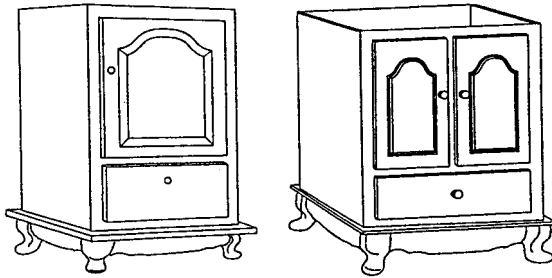

Sahara Vanities - 30" Height

Item Number	Description	Price
541-0158	SH - 1816-11BD -Sahara Oak - 18" x 16" x 30" 1 Door with 1 Bottom Drawer	
006-794	SH - 2418-21BD -Sahara Oak - 24" x 18" x 30" 2 Doors with 1 Bottom Drawer	
006-795	SH - 3018-21BD -Sahara Oak - 30" x 18" x 30" 2 Doors with 1 Bottom Drawer	
006-796	SH - 3618-22BD -Sahara Oak - 36" x 18" x 30" 2 Doors with 2 Bottom Drawers	
006-797	SH - 4818-43BD -Sahara Oak - 48" x 18" x 30" 4 Doors with 3 Bottom Drawers	
541-0420	SH - 6021-44BD -Sahara Oak - 60" x 21" x 30" 4 Doors with 4 Bottom Drawers	
Glossy White		
541-0159	SH - 1816-11BD-WH -Sahara White - 18" x 16" x 30" 1 Door with 1 Bottom Drawer	
006-799	SH - 2418-21BD-WH -Sahara White - 24" x 18" x 30" 2 Doors with 1 Bottom Drawer	
006-800	SH - 3018-21BD-WH -Sahara White - 30" x 18" x 30" 2 Doors with 1 Bottom Drawer	
006-801	SH - 3618-22BD-WH -Sahara White - 36" x 18" x 30" 2 Doors with 2 Bottom Drawers	
006-802	SH - 4818-43BD-WH -Sahara White - 48" x 18" x 30" 4 Doors with 3 Bottom Drawers	
551-0421	SH - 6021-44BD-WH -Sahara White - 60" x 21" x 30" 4 Doors with 4 Bottom Drawers