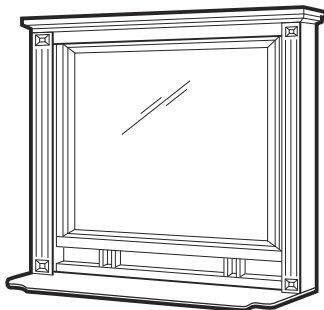

Italian Hickory Finish Overjohn

Item Number	Description	Price
111-1643	ITH-OJ2130 - Overjohn - 21" x 7" x 30" 2 Doors	

Italian Hickory Finish Wall Mirrors

Item Number	Description	Price
111-1638	ITH-MR2430 - Wall Mirror - 24" x 30" with Shelf	
111-1639	ITH-MR3040 - Wall Mirror - 30" x 40" with Shelf	
111-1640	ITH-MR3640 - Wall Mirror - 36" x 40" with Shelf	
111-1641	ITH-MR4240 - Wall Mirror - 42" x 40" with Shelf	
111-1642	ITH-MR4840 - Wall Mirror - 48" x 40" with Shelf	

Italian Hickory Medicine Cabinet – Triview Mirrors

Item Number	Description	Price
111-1853	ITH-M2430 - Medicine Cabinet - 24" x 5" x 30"	
111-2157	ITH-T3030 - Triview Mirror - 30" x 5" x 30"	
111-2158	ITH-T3630 - Triview Mirror - 36" x 5" x 30"	
111-2159	ITH-T4830 - Triview Mirror - 48" x 5" x 30"