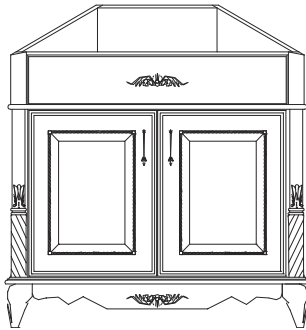

Vanities, Tops & Accessories

Victorian Rope, Hickory Vanities

Item Number	Description	Price
111-2604	VRH - 2421 - 24" x 21" x 34 1/2" - 2 Doors	
111-2605	VRH - 3021 - 30" x 21" x 34 1/2" - 2 Doors	
111-2606	VRH - 3621 - 36" x 21" x 34 1/2" - 2 Doors