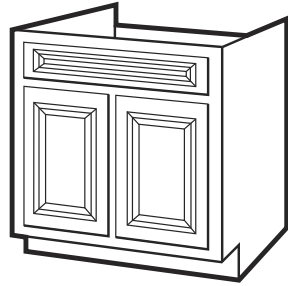

Colorado Sienna Vanities - 2 Doors 34" Height

Item Number	Description	Price
111-2658	CS-2421-34 Colorado Sienna 24" x 21" x 34" - 2 Doors	
111-2659	CS-2721-34 Colorado Sienna 27" x 21" x 34" - 2 Doors	
111-2567	CS-3021-34 Colorado Sienna 30" x 21" x 34" - 2 Doors	
111-2661	CS-3621-34 Colorado Sienna 36" x 21" x 34" - 2 Doors	

Colorado Sienna Vanities - 1 Door with 2 Drawers 34" Height

Item Number	Description	Price
111-2657	CS-2421D-34 Colorado Sienna 24" x 21" x 34" 1 Door with 2 Drawers	
111-2660	CS-3021D-34 Colorado Sienna 30" x 21" x 34" 1 Door with 2 Drawers