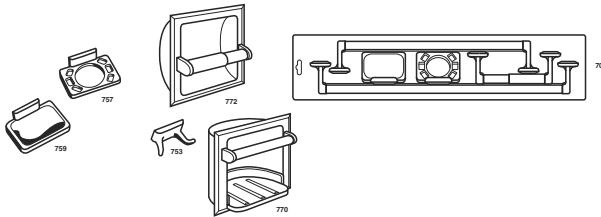

Accessories - Chrome

Item Number	Description	Price
003-322	202-26-05 - Chrome 5 - Piece Bath Set Exposed Screws	
002-786	702-26-07 - Chrome 5 - Piece Bath Set Concealed Screws