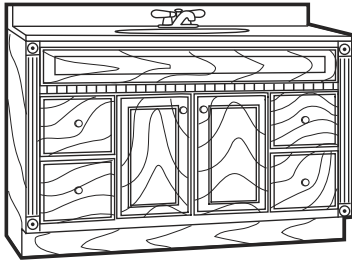

Vanities, Tops & Accessories

Classical Deluxe Light Oak Vanities 30" Height

Item Number	Description	Price
006-058	CD-2418 - 24" x 18" x 30" 2 Doors	
006-059	CD-2418D - 24" x 18" x 30" 1 Door with 2 Drawers	
006-060	CD-3018D - 30" x 18" x 30" 1 Door with 2 Drawers	
006-061	CD-3618D - 36" x 18" x 30" 2 Doors with 2 Drawers	
006-062	CD-4818D - 48" x 18" x 30" 2 Door with 4 Drawers	
541-0504	CD-6021D - 60" x 21" x 30" 2 Door with 4 Drawers	
541-0499	CD-7221D - 72" x 21" x 30" 2 Door with 4 Drawers	

Classical Deluxe Light Oak Medicine Cabinets

Item Number	Description	Price
006-063	CD-M2430 - 24" x 30" x 5" - 2 Doors	
006-064	CD-T3030 - 30" x 30" x 5" - 3 Doors	
006-065	CD-T3630 - 36" x 30" x 5" - 3 Doors	
006-066	CD-T4830 - 48" x 30" x 5" - 3 Doors