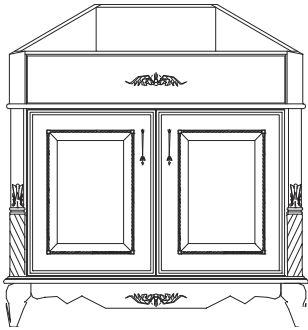

Victorian Rope, Sienna Vanities

Item Number	Description	Price
111-2611	VRS - 2421 - 24" x 21" x 34 1/2" - 2 Doors	
111-2612	VRS - 3021 - 30" x 21" x 34 1/2" - 2 Doors	
111-2613	VRS - 3621 - 36" x 21" x 34 1/2" - 2 Doors