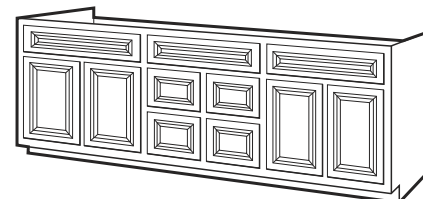

Italian Sienna Finish Vanities - 4 Doors with 4 Center Drawers

Item Number	Description	Price
541-1509	ITS-7221D-34 - 72" x 21" x 34" 4 Doors with 4 Center Drawers