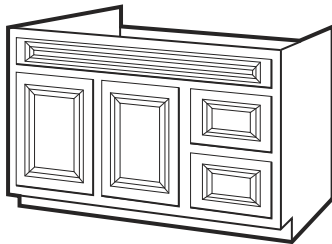

Colorado Sienna Vanities - 2 Doors with 2 Drawers 34" Height

Item Number	Description	Price
111-1938	CS-3621D-34 Colorado Sienna 36" x 21" x 34" 2 Doors with 2 Drawers	
111-2662	CS-4221D-34 Colorado Sienna 42" x 21" x 34" 2 Doors with 2 Drawers	
111-2663	CS-4821D-34 Colorado Sienna 48" x 21" x 34" 2 Doors with 4 Drawers	
111-2664	CS-6021D-34 Colorado Sienna 60" x 21" x 34" 2 Doors with 4 Drawers