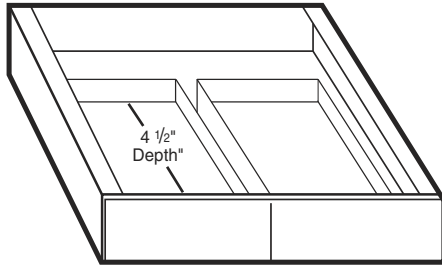

Knotted Oak Linen Cabinet**

Item Number	Description	Price
111-2939	AKOF- LC2184 Linen Cabinet 21" x 21" x 84" 3 Doors	

Knotted Oak Vanity Filler**

Item Number	Description	Price
111-3523	AKOF- VBF334-Vanity Filler 3"W x 34"H	

Knotted Oak Overjohn**

Item Number	Description	Price
111-2942	AKOF- OJ2130-Overjohn 21"x 7" x 30" 2 Doors	

Single Desk Cabinet Drawer**

Item Number	Description	Price
111-3517	AKOF- VDU2421 - Desk Drawer 24"W x 21"D x 4-1/2"H (7" Front)	
111-3518	AKOF- VDU3021- Desk Drawer 30"W x 21"D x 4-1/2"H (7" Front)	
111-3519	AKOF- VDU3621 - Desk Drawer 36"W x 21"D x 4-1/2"H (7" Front)	

Knotted Oak Vanity Drawer Pack**

Item Number	Description	Price
111-2940	AKOF-VB1221-34 Vanity Drawer Pack 12" x 21" x 34"- 3 Drawers	
111-2941	AKOF-VB1521-34 Vanity Drawer Pack 15" x 21" x 34"- 3 Drawers	

Knotted Oak Wall Mirror**

Item Number	Description	Price
111-2943	AKOF-MR2430 Knotted Oak Wall Mirror - 24" x 30"	
111-2944	AKOF-MR3040 Knotted Oak Wall Mirror - 30" x 40"	
111-2945	AKOF-MR3640 Knotted Oak Wall Mirror - 36" x 40"	
111-2946	AKOF-MR4240 Knotted Oak Wall Mirror - 42" x 40"	
111-2947	AKOF-MR4640 Knotted Oak Wall Mirror - 48" x 40"	

Knotted Oak Medicine Cabinet – Triview Mirrors

Item Number	Description	Price
111-5230	AKOF- M2430 - Medicine Cabinet 24"W x 5"D x 30"H -2 Mirrored Doors	
111-3520	AKOF- T3030 - Triview 30"W x 5"D x 30"H - 3 Mirrored Doors	
111-3521	AKOF- T3630 - Triview 36"W x 6"D x 30"H - 3 Mirrored Doors	
111-3522	AKOF- T4830 - Triview 48"W x 6"D x 30"H - 3 Mirrored Doors