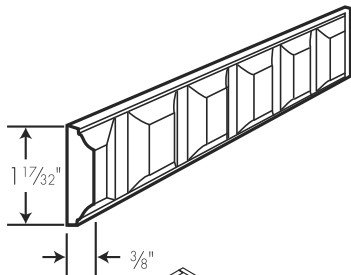

Titan Glazed Maple Cabinetry

Base End Shelf