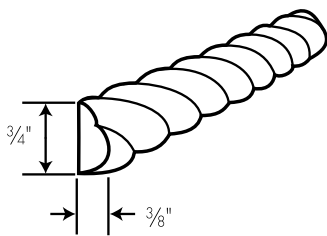

Drawer Bases

Item Number	Description	Price
811-1030	TMG-DB12 - Base 12"W x 24"D x 34½"H – 3 Drawers	
811-1034	TMG-DB15 - Base 15"W x 24"D x 34½"H – 3 Drawers	
811-1038	TMG-DB18 - Base 18"W x 24"D x 34½"H – 3 Drawers	
811-1042	TMG-DB21 - Base 21"W x 24"D x 34½"H – 3 Drawers	
811-1046	TMG-DB24 - Base 24"W x 24"D x 34½"H – 3 Drawers	
811-1050	TMG-DB30 - Base 30"W x 24"D x 34½"H – 3 Drawers	
111-5242	TMG-DB33 - Base 33"W x 24"D x 34½"H – 3 Drawers	
111-5861	TMG-DB36 - Base 36"W x 24"D x 34½"H – 3 Drawers	

Sink Bases

Item Number	Description	Price
811-1054	TMG-SB30 - Base 30"W x 24"D x 34½"H – 2 Doors – 2 Headers	
811-1058	TMG-SB33 - Base 33"W x 24"D x 34½"H – 2 Doors – 2 Headers	
811-1062	TMG-SB36 - Base 36"W x 24"D x 34½"H – 2 Doors – 2 Headers	
111-1377	TMG-SB39 - Base 39"W x 24"D x 34½"H – 2 Doors – 2 Headers	
811-1066	TMG-SB42 - Base 42"W x 24"D x 34½"H – 2 Doors – 2 Headers	
811-1070	TMG-SB60 - Base 60"W x 24"D x 34½"H – 4 Doors – 2 Drawers – 1 Header	
111-5088	TMG-A-SB36 - B-Apron - 36"W x 24"D x 34½"H – 2 Doors – 9" Depth Opening for Sink	

Cabinet Accessories – Rope Molding

Item Number	Description	Price
811-1130	TMG-RM8 - Rope Molding ¾"T x ¾"H x 96"L	

Cabinet Accessories – Scribe Molding

Item Number	Description	Price
811-1143	TMG-SC1-3 - Single-sided Bull-nose Molding ¾"W x ¼"H x 96"L	

Cabinet Accessories – Batten Molding

Item Number	Description	Price
811-1146	TMG-SC2 - Double-sided Bull-nose Molding ¾"W x ⅙"H x 96"L	

Cabinet Accessories – Outside Corner Molding

Item Number	Description	Price
811-1150	TMG-SC5 - Outside Corner Molding ¾"W x ¼"H x 96"L