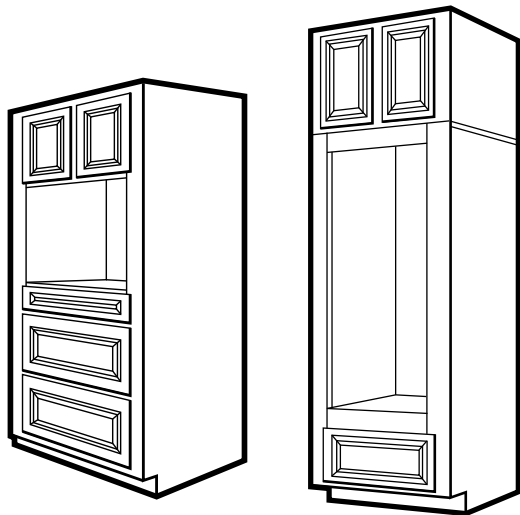

Wall Cabinets – End Angle Corner

Item Number	Description	Price
811-0930	TMG-AW30 - Wall End Angle Corner 17"W x 12"D x 12"D x 30"H – 1 Door	
811-0934	TMG-AW36 - Wall End Angle Corner 17"W x 12"D x 12"D x 36"H – 1 Door	
811-0938	TMG-AW42 - Wall End Angle Corner 17"W x 12"D x 12"D x 42"H – 1 Door	

Wall Cabinets – Pantry

Item Number	Description	Price
811-0942	TMG-WP1884 - Wall Pantry 18"W x 24"D x 84"H - 2 Doors	
811-0950	TMG-WP2484 - Wall Pantry 24"W x 24"D x 84"H - 4 Doors	
111-5863	TMG-WP3084 - Wall Pantry 30"W x 24"D x 84"H - 4 Doors	
811-0946	TMG-WP1896 - Wall Pantry 18"W x 24"D x 96"H - 2 Doors	
811-0954	TMG-WP2496 - Wall Pantry 24"W x 24"D x 96"H - 4 Doors	
111-2685	TMG-WP1890 - Wall Pantry 18"W x 24"D x 90"H - 2 Doors	
111-2595	TMG-WP2490 - Wall Pantry 24"W x 24"D x 90"H - 4 Doors	
111-1932	TMG-WP3090 - Wall Pantry 30"W x 24"D x 90"H - 4 Doors	
111-2574	TMG-WP3096 - Wall Pantry 30"W x 24"D x 96"H - 4 Doors	

Wall Cabinets – Oven

Item Number	Description	Price
811-0974	TMG-OC3084 - Wall Oven Cabinet 30"W x 24"D x 84"H – 2 Doors – 3 Drawers	
111-1907	TMG-OC3384 - Wall Oven Cabinet 33"W x 24"D x 84"H – 2 Doors – 3 Drawers	
111-5244	TMG-OC3090 - Wall Oven Cabinet 30"W x 24"D x 90"H – 2 Doors – 3 Drawers	
111-3205	TMG-OC3390 - Wall Oven Cabinet 33"W x 24"D x 90"H – 2 Doors – 3 Drawers	
811-0978	TMG-OC3096 - Wall Oven Cabinet 30"W x 24"D x 96"H – 2 Doors – 3 Drawers	
111-1908	TMG-OC3396 - Wall Oven Cabinet 33"W x 24"D x 96"H – 2 Doors – 3 Drawers	
111-5871	TMG-P3084OCD - Wall Double Oven Cabinet 30"W x 24"D x 84"H – 2 Top Doors – 1 Bottom Drawer	
811-0982	TMG-P3096OCD - Wall Double Oven Cabinet 30"W x 24"D x 96"H – 2 Doors – 1 Bottom Drawer	
111-5864	TMG-P3396OCD - Wall Double Oven Cabinet 33"W x 24"D x 96"H – 2 Top Doors – 1 Bottom Drawer