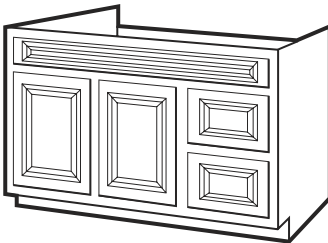

Titan Maple Vanities - 2 Doors with Drawers 34" Height

Item Number	Description	Price
541-1345	TMG-3621D-34 - 36" x 21" x 34" - 2 Doors with 2 Drawers	
541-1346	TMG-4221D-34 - 42" x 21" x 34" - 2 Doors with 2 Drawers	
541-1347	TMG-4821D-34 - 48" x 21" x 34" - 2 Doors with 4 Drawers	
541-1348	TMG-6021D-34 - 60" x 21" x 34" - 2 Doors with 4 Drawers	

Titan Maple Vanities Drawer Pack - 3 Drawers 34" Height

Item Number	Description	Price
541-1350	TMG-VD123-21-34 - Drawer Pack 12" x 21" x 34" - 3 Drawers	
541-1351	TMG-VD153-21-34 - Drawer Pack 15" x 21" x 34" - 3 Drawers	
541-1352	TMG-VD183-21-34 - Drawer Pack 18" x 21" x 34" - 3 Drawers	
541-1353	TMG-VD213-21-34 - Drawer Pack 21" x 21" x 34" - 3 Drawers