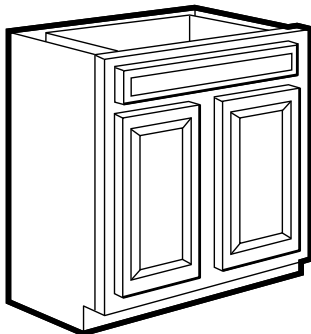

Wall Cabinets – Blind Corner

Item Number	Description	Price
811-0812	TMG-WBC2430L/R - Wall Blind Corner 24"W x 12"D x 30"H – 1 Door (Left or Right)	
811-0796	TMG-WBC2730 - Wall Blind Corner 27"W x 12"D x 30"H – 1 Door (Left or Right)	
111-1401	TMG-WBC2436L/R - Wall Blind Corner 24"W x 12"D x 36"H – 1 Door (Left or Right)	
111-1404	TMG-WBC2736L/R - Wall Blind Corner 27"W x 12"D x 36"H – 1 Door (Left or Right)	
111-2593	TMG-WBC2442 - Wall Blind Corner 24"W x 12"D x 42"H – 1 Door (Left or Right)	
811-0804	TMG-WBC2742L/R - Wall Blind Corner 27"W x 12"D x 42"H – 1 Door (Left or Right)	

Wall Cabinets – Microwave Oven

Item Number	Description	Price
811-0842	TMG-MWO301218PM - Wall Microwave Oven 30"W x 12"D x 18"H	
811-0846	TMG-MWO302418PM - Wall Microwave Oven 30"W x 24"D x 18"H	

Base Cabinets – Single Door

Item Number	Description	Price
811-1026	TMG-BO9-Box - Base 9"W x 24"D x 34½"H – 4 Drawers	
811-0986	TMG-B09 - Base 09"W x 24"D x 34½"H – 1 Door – 1 Drawer	
811-0990	TMG-B12 - Base 12"W x 24"D x 34½"H – 1 Door – 1 Drawer	
811-0994	TMG-B15 - Base 15"W x 24"D x 34½"H – 1 Door – 1 Drawer	
811-0998	TMG-B18 - Base 18"W x 24"D x 34½"H – 1 Door – 1 Drawer	
811-1002	TMG-B21 - Base 21"W x 24"D x 34½"H – 1 Door – 1 Drawer	

Base Cabinets – Double Doors

Item Number	Description	Price
811-1006	TMG-B24 - Base 24"W x 24"D x 34½"H – 2 Doors – 1 Drawer	
811-1010	TMG-B27 - Base 27"W x 24"D x 34½"H – 2 Doors – 1 Drawer	
811-1014	TMG-B30 - Base 30"W x 24"D x 34½"H – 2 Doors – 2 Drawers	
811-1018	TMG-B33 - Base 33"W x 24"D x 34½"H – 2 Doors – 2 Drawers	
811-1022	TMG-B36 - Base 36"W x 24"D x 34½"H – 2 Doors – 2 Drawers	
111-1376	TMG-B39 - Base 39"W x 24"D x 34½"H – 2 Doors – 2 Drawers	
111-1395	TMG-B42 - Base 42"W x 24"D x 34½"H – 2 Doors – 2 Drawers