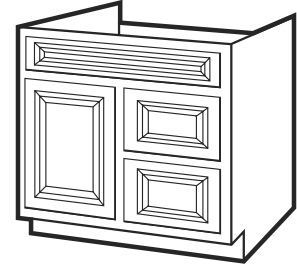

Titan Maple Vanities - 2 Doors with Drawers 34" Height

Item Number	Description	Price
541-1345	TMG-3621D-34 - 36" x 21" x 34" - 2 Doors with 2 Drawers	
541-1346	TMG-4221D-34 - 42" x 21" x 34" - 2 Doors with 2 Drawers	
541-1347	TMG-4821D-34 - 48" x 21" x 34" - 2 Doors with 4 Drawers	
541-1348	TMG-6021D-34 - 60" x 21" x 34" - 2 Doors with 4 Drawers	

Titan Maple Vanities Drawer Pack - 3 Drawers 34" Height

Item Number	Description	Price
541-1350	TMG-VD123-21-34 - Drawer Pack 12" x 21" x 34" - 3 Drawers	
541-1351	TMG-VD153-21-34 - Drawer Pack 15" x 21" x 34" - 3 Drawers	
541-1352	TMG-VD183-21-34 - Drawer Pack 18" x 21" x 34" - 3 Drawers	
541-1353	TMG-VD213-21-34 - Drawer Pack 21" x 21" x 34" - 3 Drawers