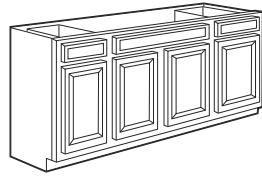

LS3612

Lazy Susan:

Two 28" carousels. One at base, one at midpoint (12 1/2" between carousels). All wood Lazy-Susan carousels. All base cabinets include finished toe kick. 8ft. toe kicks available. Durable ball-bearing design.