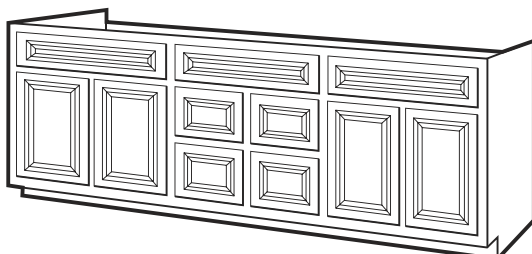

Titan Maple Vanities - 4 Doors with 4 Center Drawers 34" Height

Item Number	Description	Price
541-1349	TMG-7221D-34 - 72" x 21" x 34" 4 Doors with 4 Center Drawers