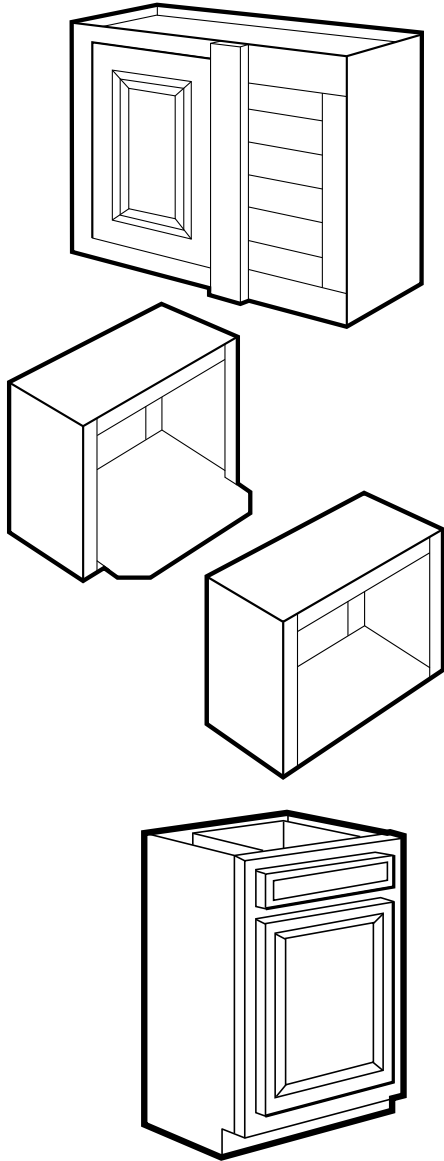

All wall cabinets have two 5/8" adjustable plywood shelves. Door is reversible.

One 5/8" adjustable half depth plywood shelf.
All base cabinets include finished toe kick.