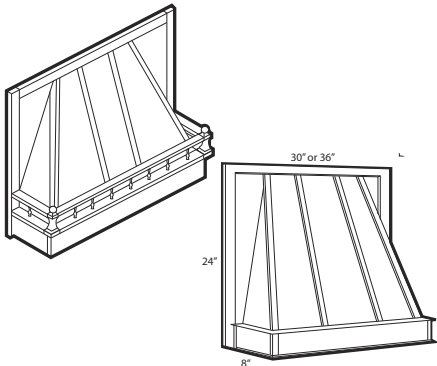

Cabinet Accessories – Crown Molding

Item Number	Description	Price
811-1118	TMG-CM96A - Crown Molding – Plain 5/8" T x 2 3/4" H x 94 1/2" L	
811-1122	TMG-CM96B - Crown Molding – Scallop Edge Trimmed 5/8" T x 4" H x 94 1/2" L	
811-1126	TMG-CM96C - Crown Molding – Rope Trimmed 5/8" T x 4" H x 94 1/2" L	
111-1937	TMG-CM96D - Crown Molding – Dentil Trimmed 5/8" T x 4" H x 94 1/2" L	
111-5991	TMG-CM120A - Crown Molding – Plain 5/8" T x 2 3/4" H x 120" L	
111-5992	TMG-CM120C - Crown Molding – Rope Trimmed 5/8" T x 4" H x 120" L	

Cabinet Accessories – Dentil Edge Molding

Item Number	Description	Price
811-1134	TMG-DM4 - Dentil Edge Molding 1/2" W x 3/4" H x 48" L	
111-2637	TMG-GR48 Molding	
111-2627	TMG-TCR18-1 Single Garbage Can Holder	
111-2628	TMG-TCR18-2 Double Garbage Can Holder	

Cabinet Accessories – End Shelves

Item Number	Description	Price
111-2619	TMG-BES1224P - No - Base End Shelf 12" W x 24" D x 34 1/2" H - No Toe Kick	
111-2620	TMG-BES1224P - TK - Base End Shelf 12" W x 24" D x 34 1/2" H - with Toe Kick	
111-5172	TMG-WES530RR L/R - Wall End Shelf 11 1/4" W x 5" D x 30" H x 1/2" T - 2 Shelves (all round)	

Cabinet Accessories – Corner Appliance Garage

Item Number	Description	Price
111-1375	TMG-TAG1224 - Corner Appliance Garage with Roll-away Door	

Cabinet Accessories – Oven Hood

Item Number	Description	Price
111-1388	TMG-WH30 - Wood Oven Hood 30"W	
111-1389	TMG-WH36 - Wood Oven Hood 36"W	

TBA Cabinet Touch-Up Kits

Item Number	Description	Price
111-2815	Titan Maple Touch Up Kit	
111-2816	Italian Hickory Touch Up Kit	
111-2817	Deluxe Oak Touch Up Kit	
111-2818	Sienna Touch Up Kit for Italian or Colorado	
111-2953	Italian Bella Touch Up Kit	
111-2954	Titan Antique White Touch Up Kit	
111-5904	Titan Maple Cherry Touch Up Kit	

*These touch-up kits in are designed to repair most minor scrapes and marks. Each kit contains a capillary marker and a filler stick.