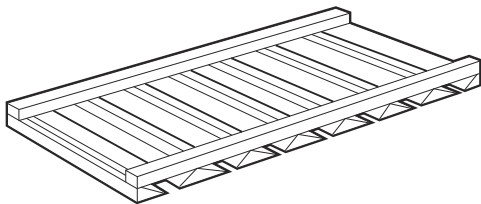

Cabinet Accessories – Base Spindle

Item Number	Description	Price
811-1154	TMG-TP3 - Base Spindle 3"W x 3"L x 34½"H	

Cabinet Accessories – Wine Glass Holders

Item Number	Description	Price
811-0918	TMG-W30GH - Wall 30" Wine Glass Holder	
811-0922	TMG-W33GH - Wall 33" Wine Glass Holder	
811-0926	TMG-W36GH - Wall 36" Wine Glass Holder