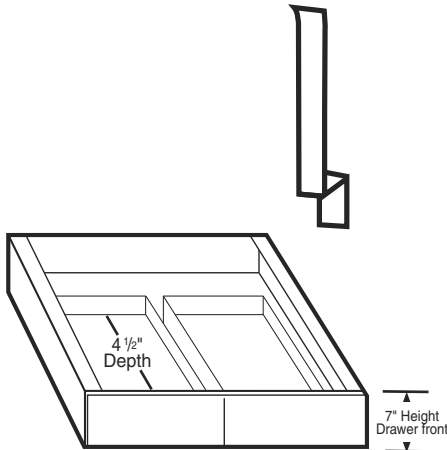

Titan Glazed Maple Cabinetry

Titan Maple Filler Strip

Item		
Number	Description	Price
541-1354	TMG-VF334-SOLID - Filler Strip - 3" x 34"	

Titan Maple Single Desk Drawer

Item		
Number	Description	Price
111-5872	TMG-VDU2421-Desk Drawer - 24" x 21" x 4 1/2" (7" Front)	
541-1355	TMG-VDU3021-Desk Drawer - 30" x 21" x 4 1/2" (7" Front)	
541-1356	TMG-VDU3621-Desk Drawer - 36" x 21" x 4 1/2" (7" Front)	
541-1357	TMG-VDU4821-Desk Drawer - 48" x 21" x 4 1/2" (7" Front)	

Titan Maple Double Desk Drawer

Item		
Number	Description	Price
111-2182	TMG-VDU3021-Desk Drawer - 30" x 21" x 4 1/2" (7" Front)	
111-2183	TMG-VDU3621-Desk Drawer - 36" x 21" x 4 1/2" (7" Front)	
111-2184	TMG-VDU4821-Desk Drawer - 48" x 21" x 4 1/2" (7" Front)