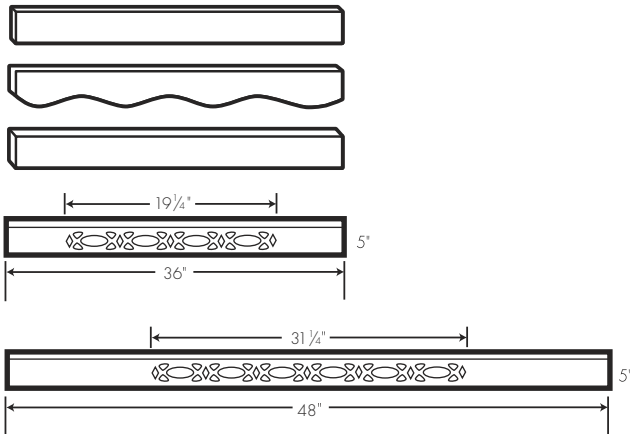

Cabinet Accessories – Decorative Base Filler Strips

Item Number	Description	Price
811-1194	TMG-A3BF - Base Wall Filler 3"W x 34 1/2"H	
811-1198	TMG-A6BF - Base Wall Filler 6"W x 34 1/2"H	

Cabinet Accessories – Bead Board - Single Pack

Item Number	Description	Price
111-3047	TMG-BP483412 - 1/4" T - SP - Bead Board - 48 x 34 1/2" x 1/4" T	

Cabinet Accessories – Finished Back Panels - Single Pack

Item Number	Description	Price
111-3028	TMG-FBP96341214(1)-SP - Finished Back Panel 34 1/2"H x 1/4"W x 96"L - Finished One Side Only	
111-3029	TMG-FBP369614(1)-SP - Finished Back Panel 36"H x 1/4"W x 96"L - Finished One Side Only	

Cabinet Accessories – Decorative End Panels - Single Pack

Item Number	Description	Price
111-3030	TMG-REP1284-SP - End Panel – Refrigerator 84"H x 12"D x 1/2"W – 3" Trim Plate	
111-3032	TMG-REP2484(3)-SP - End Panel – Refrigerator 84"H x 24"D x 1/2"W – 3" Trim Plate	
111-3031	TMG-REP2496(3)-SP - End Panel – Refrigerator 96"H x 24"D x 1/2"W – 3" Trim Plate	
111-3033	TMG-DWR33412(3)-SP - End Panel – Dishwasher 34 1/2"H x 24"D x 1/2"W – 3" Trim Plate	

Cabinet Accessories – Toe Kick & Valances

Item Number	Description	Price
811-1158	TMG-TK8 - Toe Kick 4 1/2"H x 96"L	
811-1162	TMG-VA36 - Valance – Straight 3"H x 36"L	
811-1166	TMG-VA48 - Valance – Straight 3"H x 48"L	
811-1170	TMG-VAS36 - Valance – Sculptured 4 1/2"H x 36"L	
811-1174	TMG-VAS48 - Valance – Sculptured 4 1/2"H x 48"L	

Cabinet Accessories – Decorative Country Valances

Item Number	Description	Price
111-1378	TMG-CTVAL36 - Valance – Decorative Country 5"H x 36"L	
111-1379	TMG-CTVAL48 - Valance – Decorative Country 5"H x 48"L