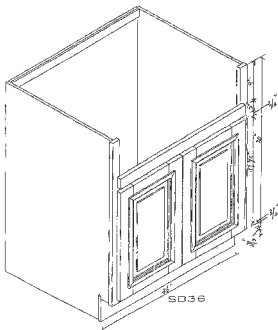

Drawer Bases

Item Number	Description	Price
811-1030	TMG-DB12 - Base 12"W x 24"D x 34½"H – 3 Drawers	
811-1034	TMG-DB15 - Base 15"W x 24"D x 34½"H – 3 Drawers	
811-1038	TMG-DB18 - Base 18"W x 24"D x 34½"H – 3 Drawers	
811-1042	TMG-DB21 - Base 21"W x 24"D x 34½"H – 3 Drawers	
811-1046	TMG-DB24 - Base 24"W x 24"D x 34½"H – 3 Drawers	
811-1050	TMG-DB30 - Base 30"W x 24"D x 34½"H – 3 Drawers	
111-5242	TMG-DB33 - Base 33"W x 24"D x 34½"H – 3 Drawers	
111-5861	TMG-DB36 - Base 36"W x 24"D x 34½"H – 3 Drawers	

Sink Bases

Item Number	Description	Price
811-1054	TMG-SB30 - Base 30"W x 24"D x 34½"H – 2 Doors – 2 Headers	
811-1058	TMG-SB33 - Base 33"W x 24"D x 34½"H – 2 Doors – 2 Headers	
811-1062	TMG-SB36 - Base 36"W x 24"D x 34½"H – 2 Doors – 2 Headers	
111-1377	TMG-SB39 - Base 39"W x 24"D x 34½"H – 2 Doors – 2 Headers	
811-1066	TMG-SB42 - Base 42"W x 24"D x 34½"H – 2 Doors – 2 Headers	
811-1070	TMG-SB60 - Base 60"W x 24"D x 34½"H – 4 Doors – 2 Drawers – 1 Header	
111-5088	TMG-A-SB36 - B-Apron - 36"W x 24"D x 34½"H – 2 Doors – 9" Depth Opening for Sink	

Cabinet Accessories – Rope Molding

Item Number	Description	Price
811-1130	TMG-RM8 - Rope Molding ¾"T x ¾"H x 96"L	

Cabinet Accessories – Scribe Molding

Item Number	Description	Price
811-1143	TMG-SC1-3 - Single-sided Bull-nose Molding ¾"W x ¼"H x 96"L	

Cabinet Accessories – Batten Molding

Item Number	Description	Price
811-1146	TMG-SC2 - Double-sided Bull-nose Molding ¾"W x ⅙"H x 96"L	

Cabinet Accessories – Outside Corner Molding

Item Number	Description	Price
811-1150	TMG-SC5 - Outside Corner Molding ¾"W x ¼"H x 96"L