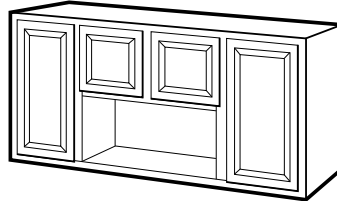

All wall cabinets have two 5/8" adjustable plywood shelves. Door is reversible.

Wall Cabinets – Four Doors 30" High

Item Number	Description	Price
811-0684	TMG-W6030 - Wall 60"W x 12"D x 30"H – 4 Doors	
811-0688	TMG-W6030-OPEN - Wall 60"W x 12"D x 30"H 4 Doors w/open shelf