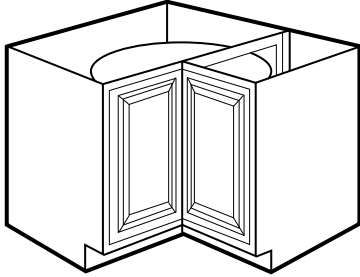

Titan Glazed Maple Cabinetry

Two 28" carousels. One at base, one at midpoint (12 1/2" between carousels). All wood Lazy-Susan carousels. All base cabinets include finished toe kick. 8ft. toe kicks available.

Durable ball-bearing design.