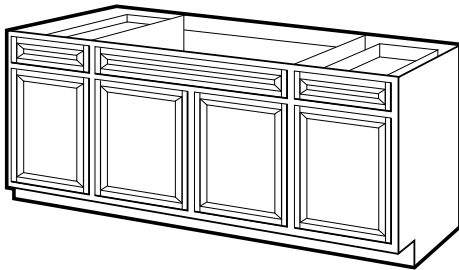

Drawer Bases

Item Number	Description	Price
811-1030	TMG-DB12 - Base 12"W x 24"D x 34½"H – 3 Drawers	
811-1034	TMG-DB15 - Base 15"W x 24"D x 34½"H – 3 Drawers	
811-1038	TMG-DB18 - Base 18"W x 24"D x 34½"H – 3 Drawers	
811-1042	TMG-DB21 - Base 21"W x 24"D x 34½"H – 3 Drawers	
811-1046	TMG-DB24 - Base 24"W x 24"D x 34½"H – 3 Drawers	
811-1050	TMG-DB30 - Base 30"W x 24"D x 34½"H – 3 Drawers	
111-5242	TMG-DB33 - Base 33"W x 24"D x 34½"H – 3 Drawers	
111-5861	TMG-DB36 - Base 36"W x 24"D x 34½"H – 3 Drawers	

Sink Bases

Item Number	Description	Price
811-1054	TMG-SB30 - Base 30"W x 24"D x 34½"H – 2 Doors – 2 Headers	
811-1058	TMG-SB33 - Base 33"W x 24"D x 34½"H – 2 Doors – 2 Headers	
811-1062	TMG-SB36 - Base 36"W x 24"D x 34½"H – 2 Doors – 2 Headers	
111-1377	TMG-SB39 - Base 39"W x 24"D x 34½"H – 2 Doors – 2 Headers	
811-1066	TMG-SB42 - Base 42"W x 24"D x 34½"H – 2 Doors – 2 Headers	
811-1070	TMG-SB60 - Base 60"W x 24"D x 34½"H – 4 Doors – 2 Drawers – 1 Header	
111-5088	TMG-A-SB36 - B-Apron - 36"W x 24"D x 34½"H – 2 Doors – 9" Depth Opening for Sink	

Cabinet Accessories – Rope Molding

Item Number	Description	Price
811-1130	TMG-RM8 - Rope Molding ¾"T x ¾"H x 96"L	

Cabinet Accessories – Scribe Molding

Item Number	Description	Price
811-1143	TMG-SC1-3 - Single-sided Bull-nose Molding ¾"W x ¼"H x 96"L	

Cabinet Accessories – Batten Molding

Item Number	Description	Price
811-1146	TMG-SC2 - Double-sided Bull-nose Molding ¾"W x ⅙"H x 96"L	

Cabinet Accessories – Outside Corner Molding

Item Number	Description	Price
811-1150	TMG-SC5 - Outside Corner Molding ¾"W x ¼"H x 96"L