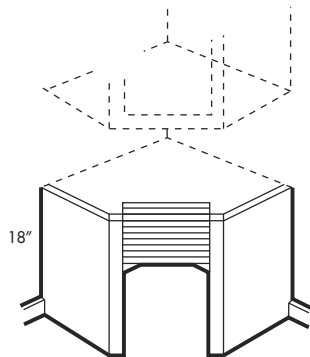

Cabinet Accessories – Crown Molding

Item Number	Description	Price
811-1118	TMG-CM96A - Crown Molding – Plain 5/8" T x 2 3/4" H x 94 1/2" L	
811-1122	TMG-CM96B - Crown Molding – Scallop Edge Trimmed 5/8" T x 4" H x 94 1/2" L	
811-1126	TMG-CM96C - Crown Molding – Rope Trimmed 5/8" T x 4" H x 94 1/2" L	
111-1937	TMG-CM96D - Crown Molding – Dentil Trimmed 5/8" T x 4" H x 94 1/2" L	
111-5991	TMG-CM120A - Crown Molding – Plain 5/8" T x 2 3/4" H x 120" L	
111-5992	TMG-CM120C - Crown Molding – Rope Trimmed 5/8" T x 4" H x 120" L	

Cabinet Accessories – Dentil Edge Molding

Item Number	Description	Price
811-1134	TMG-DM4 - Dentil Edge Molding 1/2" W x 3/4" H x 48" L	
111-2637	TMG-GR48 Molding	
111-2627	TMG-TCR18-1 Single Garbage Can Holder	
111-2628	TMG-TCR18-2 Double Garbage Can Holder	

Cabinet Accessories – End Shelves

Item Number	Description	Price
111-2619	TMG-BES1224P - No - Base End Shelf 12" W x 24" D x 34 1/2" H - No Toe Kick	
111-2620	TMG-BES1224P - TK - Base End Shelf 12" W x 24" D x 34 1/2" H - with Toe Kick	
111-5172	TMG-WES530RR L/R - Wall End Shelf 11 1/4" W x 5" D x 30" H x 1/2" T - 2 Shelves (all round)	

Cabinet Accessories – Corner Appliance Garage

Item Number	Description	Price
111-1375	TMG-TAG1224 - Corner Appliance Garage with Roll-away Door	

Cabinet Accessories – Oven Hood

Item Number	Description	Price
111-1388	TMG-WH30 - Wood Oven Hood 30"W	
111-1389	TMG-WH36 - Wood Oven Hood 36"W	

TBA Cabinet Touch-Up Kits

Item Number	Description	Price
111-2815	Titan Maple Touch Up Kit	
111-2816	Italian Hickory Touch Up Kit	
111-2817	Deluxe Oak Touch Up Kit	
111-2818	Sienna Touch Up Kit for Italian or Colorado	
111-2953	Italian Bella Touch Up Kit	
111-2954	Titan Antique White Touch Up Kit	
111-5904	Titan Maple Cherry Touch Up Kit	

*These touch-up kits in are designed to repair most minor scrapes and marks. Each kit contains a capillary marker and a filler stick.