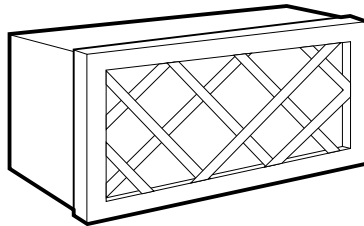

All wall cabinets have two 5/8" adjustable plywood shelves. Door is reversible.

Wall Cabinets – Four Doors 30" High

Item Number	Description	Price
811-0684	TMG-W6030 - Wall 60"W x 12"D x 30"H – 4 Doors	
811-0688	TMG-W6030-OPEN - Wall 60"W x 12"D x 30"H 4 Doors w/open shelf	

Wall Cabinets – Plate Holder

Item Number	Description	Price
811-0902	TMG-W3015PL - Wall Plate Holder 30"W x 12"D x 15"H	
811-0906	TMG-W3615PL - Wall Plate Holder 36"W x 12"D x 15"H	
111-1384	TMG-W3018PL - Wall Plate Holder 30"W x 12"D x 18"H	
111-1385	TMG-W3618PL - Wall Plate Holder 36"W x 12"D x 18"H	

Wall Cabinets – Wine Rack

Item Number	Description	Price
811-0910	TMG-W3015WR - Wall Wine Rack 30"W x 12"D x 15"H	
811-0914	TMG-W3615WR - Wall Wine Rack 36"W x 12"D x 15"H	
111-1386	TMG-W3018WR - Wall Wine Rack 30"W x 12"D x 18"H	
111-1387	TMG-W3618WR - Wall Wine Rack 36"W x 12"D x 18"H	

Door reversible. All wall cabinets have two 5/8" adjustable plywood shelves. Start installation with a corner wall cabinet, if kitchen has a corner.

Wall Cabinets – Diagonal Corner

Item Number	Description	Price
811-0828	TMG-WDC2430 - Wall Diagonal Corner 24"W x 12"D x 30"H – 1 Door	
111-1400	TMG-WDC2436 - Wall Diagonal Corner 24"W x 12"D x 36"H – 1 Door	
111-5852	TMG-WDC2730 - Wall Diagonal Corner 24"W x 12"D x 30"H – 1 Door	
111-1517	TMG-WDC2736 - Wall Diagonal Corner 27"W x 12"D x 36"H – 1 Door	
111-1403	TMG-WDC2442 - Wall Diagonal Corner 24"W x 12"D x 42"H – 1 Door	
111-5484	TMG-WDC2736 - Wall Diagonal Corner 27"W x 15"D x 36"H – 1 Door	
111-1405	TMG-WDC2742 - Wall Diagonal Corner 27"W x 12"D x 42"H – 1 Door	
111-6056	TMG-WDC274215 - Wall Diagonal Corner 27"W x 15"D x 42"H – 1 Door