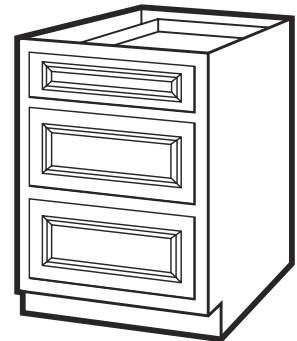

Titan Maple Vanities - 4 Doors with 4 Center Drawers 34" Height

Item Number	Description	Price
541-1349	TMG-7221D-34 - 72" x 21" x 34" 4 Doors with 4 Center Drawers