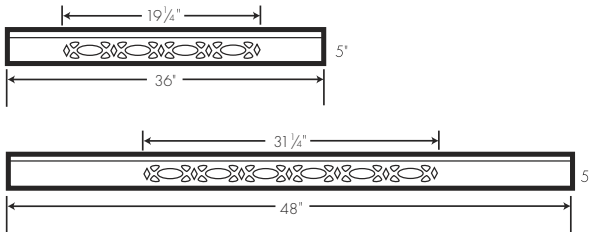

Cabinet Accessories – Decorative Country Valances

Item Number	Description	Price
111-1594	ITH-CTVAL36 - Valance – Decorative Country 5"H x 36"L	
111-1595	ITH-CTVAL48 - Valance – Decorative Country 5"H x 48"L