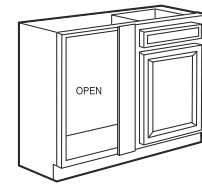

Base Blind Corner:

BBC30-33 L/R BBC42-45 L/R
BBC36-39 L/R BBC45-48 L/R

One 5/8" half depth adjustable plywood shelf. All base cabinets include finished toe kick. 8ft. toe kicks available. Door is reversible. Pull cabinet side away from wall corner 6" - 8 1/4".