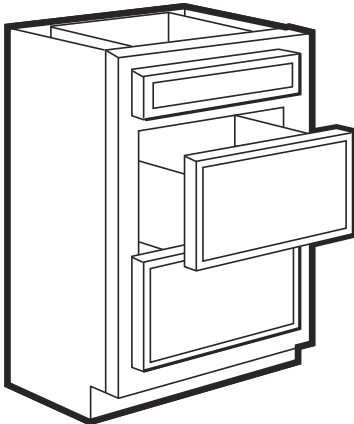

Base Cabinets – Octagonal Island

Item Number	Description	Price
111-1739	ITH-IB3030 - Base – Octagonal Island 30"W x 30"D x 34½"H – 2 Doors - 2 Shelves 2 False Door Fronts	

Three drawers. All base cabinets include finished toe kick.