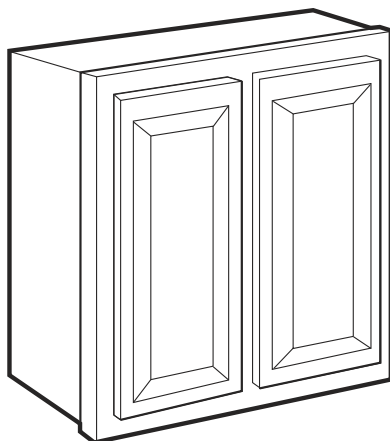

Wall Cabinets – Single Door 42" High

Item Number	Description	Price
111-1668	ITH-W0942 - Wall 09"W x 12"D x 42"H - 1 Door	
111-1669	ITH-W1242 - Wall 12"W x 12"D x 42"H - 1 Door	
111-1616	ITH-W1542 - Wall 15"W x 12"D x 42"H - 1 Door	
111-1670	ITH-W1842 - Wall 18"W x 12"D x 42"H - 1 Door	
111-1671	ITH-W2142 - Wall 21"W x 12"D x 42"H - 1 Door	

All wall cabinets have two 5/8" adjustable plywood shelves. Door is reversible.