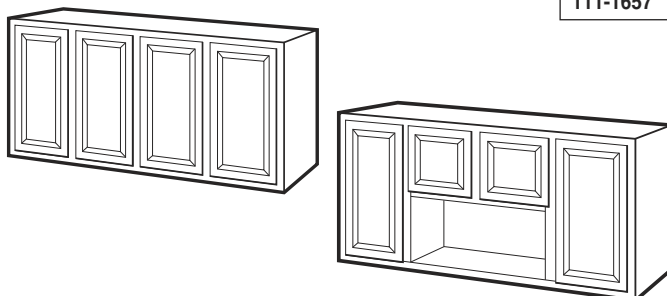

Wall Cabinets – Four Doors 30" High

Item Number	Description	Price
111-1656	ITH-W6030 - Wall 60"W x 12"D x 30"H - 4 Doors	
111-1657	ITH-W6030 - Open 60"W x 12"D x 30"H - 4 Doors - Open Shelf