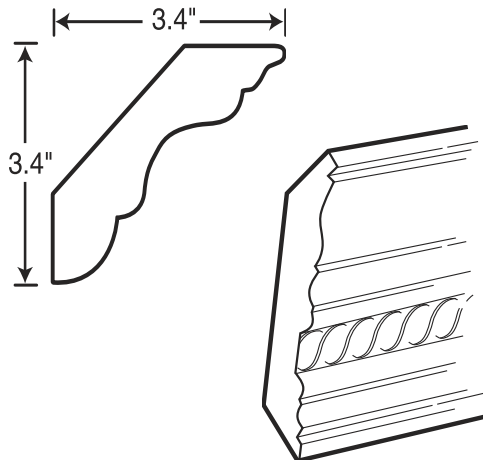

Cabinet Accessories – Crown Molding

Item Number	Description	Price
111-1746	ITH-CM96A - Crown Molding – Plain 5/8"W x 3"H x 96"L	
111-1747	ITH-CM96B - Crown Molding – Scallop Edge Trimmed 5/8"W x 4"H x 96"L	
111-1748	ITH-CM96C - Crown Molding – Rope Trimmed 5/8"W x 4"H x 96"L	
111-1946	ITH-CM96D - Crown Molding – Dentil Trimmed 5/8"W x 4"H x 96"L