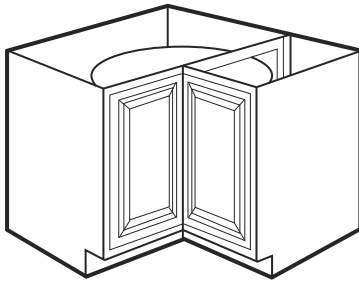

Base Cabinets – Double Doors

Item Number	Description	Price
111-1718	ITH-B24 - Base 24"W x 24"D x 34 1/2"H 2 Doors - 1 Drawer	
111-1719	ITH-B27 - Base 27"W x 24"D x 34 1/2"H 2 Doors - 1 Drawer	
111-1720	ITH-B30 - Base 30"W x 24"D x 34 1/2"H 2 Doors - 2 Drawers	
111-1721	ITH-B33 - Base 33"W x 24"D x 34 1/2"H 2 Doors - 2 Drawers	
111-1722	ITH-B36 - Base 36"W x 24"D x 34 1/2"H 2 Doors - 2 Drawers	
111-1592	ITH-B39 - Base 39"W x 24"D x 34 1/2"H 2 Doors - 2 Drawers	
111-1611	ITH-B42 - Base 42"W x 24"D x 34 1/2"H 2 Doors - 2 Drawers	

Two 28" carousels. One at base, one at midpoint (12 1/2" between carousels). All wood Lazy-Susan carousels. All base cabinets include finished toe kick. 8ft. toe kicks available. Durable ball-bearing design.