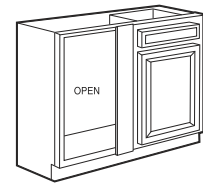

Base Blind Corner:

BBC30-33 L/R BBC42-45 L/R
BBC36-39 L/R BBC45-48 L/R

One 5/8" half depth adjustable plywood shelf. All base cabinets include finished toe kick. 8ft. toe kicks available. Door is reversible. Pull cabinet side away from wall corner 6" - 8 1/4".