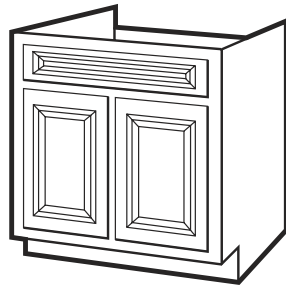

Italian Hickory Finish Vanities - 2 Doors

Item Number	Description	Price
541-1491	ITH-2421-34 - 24" x 21" x 34" - 2 Doors	
541-1494	ITH-3021-34 - 30" x 21" x 34" - 2 Doors	
111-1625	ITH-3621-34 - 36" x 21" x 34" - 2 Doors	
111-1817	ITH-4221-34 - 42" x 21" x 34" - 2 Doors	
111-1819	ITH-4821-34 - 48" x 21" x 34" - 2 Doors	

Italian Hickory Finish Vanities - 1 Door with Drawers

Item Number	Description	Price
541-1493	ITH-2421D-34 - 24" x 21" x 34" - 1 Door with 2 Drawers	
541-1495	ITH-3021D-34 - 30" x 21" x 34" - 1 Door with 2 Drawers