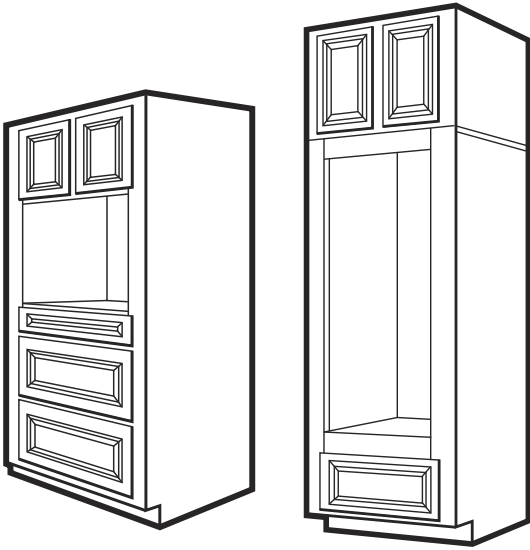

Italian Collection Hickory Finish

All base cabinets include finished toe kick. Two 5/8" half depth adjustable shelves in bottom.

Wall Cabinets – Oven

Item Number	Description	Price
111-1710	ITH-OC3084 - Oven Cabinet 30"W x 24"D x 84"H – 2 Doors - 3 Drawers	
111-1851	ITH-OC3384 - Oven Cabinet 33"W x 24"D x 84"H – 2 Doors - 3 Drawers	
111-1984	ITH-OC3090 - Oven Cabinet 30"W x 24"D x 90"H – 2 Doors - 3 Drawers	
111-2566	ITH-OC3390 - Oven Cabinet 33"W x 24"D x 90"H – 2 Doors - 3 Drawers	
111-1711	ITH-OC3096 - Oven Cabinet 30"W x 24"D x 96"H – 2 Doors - 3 Drawers	
111-1877	ITH-OC3396 - Oven Cabinet 33"W x 24"D x 96"H – 2 Doors - 3 Drawers	
111-1814	ITH-P3084OCD - Double Oven Cabinet 30"W x 24"D x 84"H – 2 Doors - 1 Drawer	
111-1712	ITH-P3096OCD - Double Oven Cabinet 30"W x 24"D x 96"H – 2 Doors - 1 Drawer	

All wall cabinets have two 5/8" adjustable plywood shelves. Door is reversible.