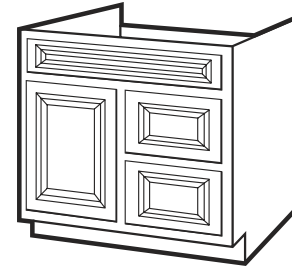

Italian Hickory Finish Vanities - 2 Doors with Drawers

Item Number	Description	Price
541-1496	ITH-3621D-34 - 36" x 21" x 34" - 2 Doors with 2 Drawers	
541-1497	ITH-4221D-34 - 42" x 21" x 34" - 2 Doors with 2 Drawers	
*541-1498	ITH-4821D-34 - 48" x 21" x 34" - 2 Doors with 4 Drawers	
*541-1499	ITH-6021D-34 - 60" x 21" x 34" - 2 Doors with 4 Drawers	

*48" & 60" Drawers on left & right side of the vanity

Italian Hickory Vanities Drawer Pack - 3 Drawers

Item Number	Description	Price
111-1629	ITH-VD123-21-34 - Drawer Pack 12" x 21" x 34" - 3 Drawers	
111-1630	ITH-VD153-21-34 - Drawer Pack 15" x 21" x 34" - 3 Drawers	
111-1631	ITH-VD183-21-34 - Drawer Pack 18" x 21" x 34" - 3 Drawers	
111-1632	ITH-VD213-21-34 - Drawer Pack 21" x 21" x 34" - 3 Drawers	
111-1821	ITH-VD243-21-34 - Drawer Pack 24" x 21" x 34" - 3 Drawers