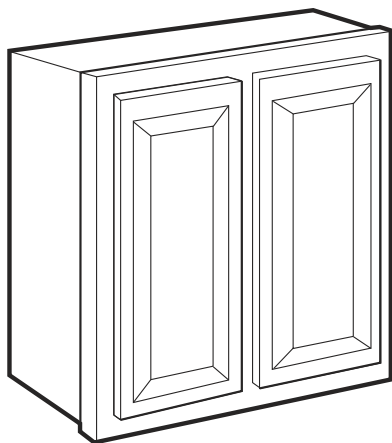

Wall Cabinets – Single Door 42" High

Item Number	Description	Price
111-1668	ITH-W0942 - Wall 09"W x 12"D x 42"H - 1 Door	
111-1669	ITH-W1242 - Wall 12"W x 12"D x 42"H - 1 Door	
111-1616	ITH-W1542 - Wall 15"W x 12"D x 42"H - 1 Door	
111-1670	ITH-W1842 - Wall 18"W x 12"D x 42"H - 1 Door	
111-1671	ITH-W2142 - Wall 21"W x 12"D x 42"H - 1 Door	

All wall cabinets have two 5/8" adjustable plywood shelves. Door is reversible.