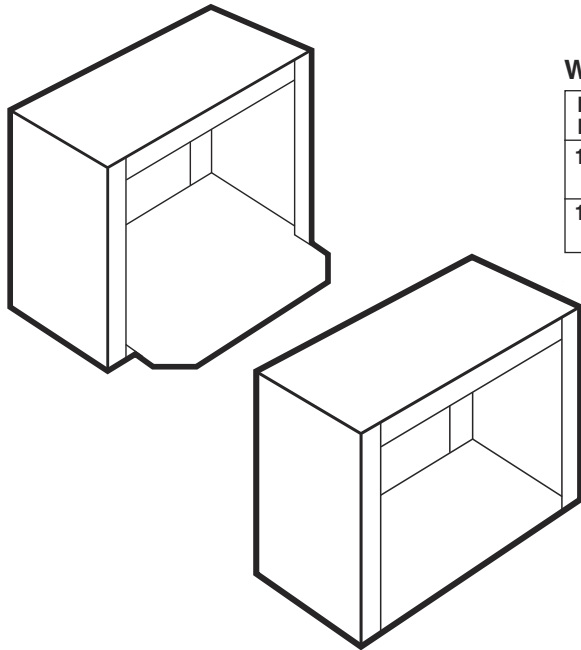

Wall Cabinets – Microwave Oven

Item Number	Description	Price
111-1684	ITH-MWO301218PM - Wall Microwave Oven 30"W x 12"D x 18"H	
111-1685	ITH-MWO302418PM - Wall Microwave Oven 30"W x 24"D x 18"H