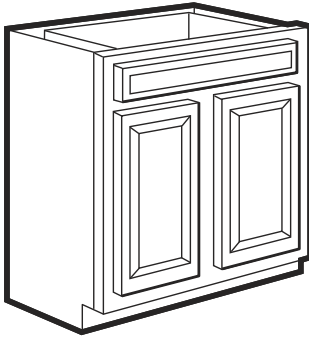

Italian Collection Hickory Finish

One 5/8" adjustable half depth plywood shelf.
All base cabinets include finished toe kick.