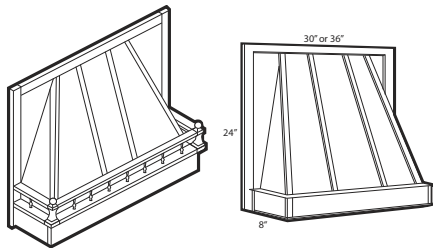

Italian Collection Hickory Finish

All base cabinets include finished toe kick. May be used fro a drop-in range. Has two false drawer fronts and doors.

Sink Bases

Item Number	Description	Price
111-2743	ITH-SB27 - Base 27"W x 24"D x 34 1/2"H 2 Doors - 2 Headers	
111-1730	ITH-SB30 - Base 30"W x 24"D x 34 1/2"H 2 Doors - 2 Headers	
111-1731	ITH-SB33 - Base 33"W x 24"D x 34 1/2"H 2 Doors - 2 Headers	
111-1732	ITH-SB36 - Base 36"W x 24"D x 34 1/2"H 2 Doors - 2 Headers	
111-1593	ITH-SB39 - Base 39"W x 24"D x 34 1/2"H 2 Doors - 2 Headers	
111-1733	ITH-SB42 - Base 42"W x 24"D x 34 1/2"H 2 Doors - 2 Headers	
111-6052	ITH-SB48 - Base 48"W x 24"D x 34 1/2"H 2 Doors - 2 Headers	
111-1734	ITH-SB60 - Base 60"W x 24"D x 34 1/2"H 4 Doors - 2 Drawers - 1 Header	
111-5849	ITH-SB36-B - Apron - 36"W x 24"D x 34 1/2"H 2 Doors - 9" Depth opening for sink	

Cabinet Accessories – Corner Appliance Garage

Item Number	Description	Price
111-1591	ITH-TAG1224 - Corner Appliance Garage with Roll-away Door	

Cabinet Accessories – Oven Hood

Item Number	Description	Price
111-1604	ITH-WH30 - Wood Oven Hood 30"W	
111-1605	ITH-WH36 - Wood Oven Hood 36"W	

Cabinet Accessories – Wine Glass Holders

Item Number	Description	Price
111-1803	ITH-W30GH - Wall 30W" - Wine Glass Holder	
111-1701	ITH-W33GH - Wall 33W" - Wine Glass Holder	
111-1702	ITH-W36GH - Wall 36W" - Wine Glass Holder	

Cabinet Accessories – Roll-out Trays

Item Number	Description	Price
111-1740	ITH-15RT - Roll-out Tray 15" – Includes Hardware	
111-1741	ITH-18RT - Roll-out Tray 18" – Includes Hardware	
111-1606	ITH-21RT - Roll-out Tray 21" – Includes Hardware	
111-1742	ITH-24RT - Roll-out Tray 24" – Includes Hardware	
111-1743	ITH-27RT - Roll-out Tray 27" – Includes Hardware	
111-1744	ITH-30RT - Roll-out Tray 30" – Includes Hardware	
111-1607	ITH-33RT - Roll-out Tray 33" – Includes Hardware	
111-1745	ITH-36RT - Roll-out Tray 36" – Includes Hardware