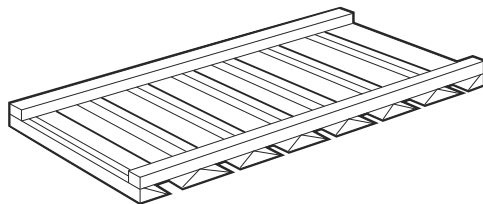

Italian Collection Hickory Finish

All base cabinets include finished toe kick. May be used fro a drop-in range. Has two false drawer fronts and doors.

Sink Bases

Item Number	Description	Price
111-2743	ITH-SB27 - Base 27"W x 24"D x 34 1/2"H 2 Doors - 2 Headers	
111-1730	ITH-SB30 - Base 30"W x 24"D x 34 1/2"H 2 Doors - 2 Headers	
111-1731	ITH-SB33 - Base 33"W x 24"D x 34 1/2"H 2 Doors - 2 Headers	
111-1732	ITH-SB36 - Base 36"W x 24"D x 34 1/2"H 2 Doors - 2 Headers	
111-1593	ITH-SB39 - Base 39"W x 24"D x 34 1/2"H 2 Doors - 2 Headers	
111-1733	ITH-SB42 - Base 42"W x 24"D x 34 1/2"H 2 Doors - 2 Headers	
111-6052	ITH-SB48 - Base 48"W x 24"D x 34 1/2"H 2 Doors - 2 Headers	
111-1734	ITH-SB60 - Base 60"W x 24"D x 34 1/2"H 4 Doors - 2 Drawers - 1 Header	
111-5849	ITH-SB36-B - Apron - 36"W x 24"D x 34 1/2"H 2 Doors - 9" Depth opening for sink	

Cabinet Accessories – Corner Appliance Garage

Item Number	Description	Price
111-1591	ITH-TAG1224 - Corner Appliance Garage with Roll-away Door	

Cabinet Accessories – Oven Hood

Item Number	Description	Price
111-1604	ITH-WH30 - Wood Oven Hood 30"W	
111-1605	ITH-WH36 - Wood Oven Hood 36"W	

Cabinet Accessories – Wine Glass Holders

Item Number	Description	Price
111-1803	ITH-W30GH - Wall 30W" - Wine Glass Holder	
111-1701	ITH-W33GH - Wall 33W" - Wine Glass Holder	
111-1702	ITH-W36GH - Wall 36W" - Wine Glass Holder	

Cabinet Accessories – Roll-out Trays

Item Number	Description	Price
111-1740	ITH-15RT - Roll-out Tray 15" – Includes Hardware	
111-1741	ITH-18RT - Roll-out Tray 18" – Includes Hardware	
111-1606	ITH-21RT - Roll-out Tray 21" – Includes Hardware	
111-1742	ITH-24RT - Roll-out Tray 24" – Includes Hardware	
111-1743	ITH-27RT - Roll-out Tray 27" – Includes Hardware	
111-1744	ITH-30RT - Roll-out Tray 30" – Includes Hardware	
111-1607	ITH-33RT - Roll-out Tray 33" – Includes Hardware	
111-1745	ITH-36RT - Roll-out Tray 36" – Includes Hardware