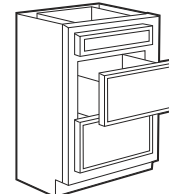

**Single Door Base:**

B9" B18"  
 B12" B21"  
 B15"

5/8" adjustable half depth plywood shelf. All base cabinets include finished toe kick. 8ft. toe kicks available.

**Double Door Base:**

B24" B30" B36"\*  
 B27" B33" B42"

One 5/8" adjustable half depth plywood shelf. All base cabinets include finished toe kick. 8ft. toe kicks available. \*2 drawer unit.

**Base Drawer Unit:**

DB12" DB24"  
 DB15" DB27"  
 DB18" DB30"  
 DB21" DB36"