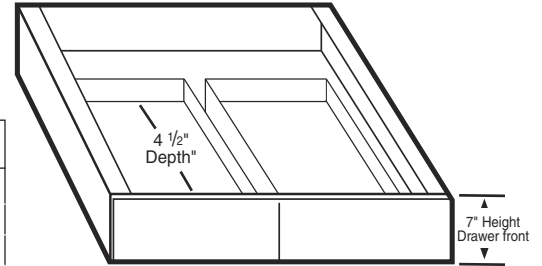

Italian Collection Hickory Finish

Italian Hickory Finish Filler Strip

Item Number	Description	Price
111-1633	ITH-VBF3-Vanity Filler - 3" x 30"	
111-1822	ITH-VF334-Solid - Filler Strip - 3 x 34"	

Italian Hickory Finish Single Desk Drawer

Item Number	Description	Price
111-1823	ITH-VDU2421 - Desk Drawer - 24" x 21" x 4 1/2" (7" Front)	
111-1634	ITH-VDU3021 - Desk Drawer - 30" x 21" x 4 1/2" (7" Front)	
111-1635	ITH-VDU3621 - Desk Drawer - 36" x 21" x 4 1/2" (7" Front)	
111-1636	ITH-VDU4821 - Desk Drawer - 48" x 21" x 4 1/2" (7" Front)