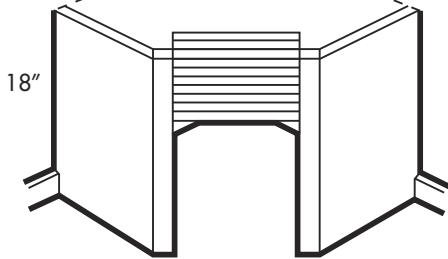

Italian Collection Hickory Finish

All base cabinets include finished toe kick. May be used fro a drop-in range. Has two false drawer fronts and doors.

Sink Bases

Item Number	Description	Price
111-2743	ITH-SB27 - Base 27"W x 24"D x 34 1/2"H 2 Doors - 2 Headers	
111-1730	ITH-SB30 - Base 30"W x 24"D x 34 1/2"H 2 Doors - 2 Headers	
111-1731	ITH-SB33 - Base 33"W x 24"D x 34 1/2"H 2 Doors - 2 Headers	
111-1732	ITH-SB36 - Base 36"W x 24"D x 34 1/2"H 2 Doors - 2 Headers	
111-1593	ITH-SB39 - Base 39"W x 24"D x 34 1/2"H 2 Doors - 2 Headers	
111-1733	ITH-SB42 - Base 42"W x 24"D x 34 1/2"H 2 Doors - 2 Headers	
111-6052	ITH-SB48 - Base 48"W x 24"D x 34 1/2"H 2 Doors - 2 Headers	
111-1734	ITH-SB60 - Base 60"W x 24"D x 34 1/2"H 4 Doors - 2 Drawers - 1 Header	
111-5849	ITH-SB36-B - Apron - 36"W x 24"D x 34 1/2"H 2 Doors - 9" Depth opening for sink	

Cabinet Accessories – Corner Appliance Garage

Item Number	Description	Price
111-1591	ITH-TAG1224 - Corner Appliance Garage with Roll-away Door	

Cabinet Accessories – Oven Hood

Item Number	Description	Price
111-1604	ITH-WH30 - Wood Oven Hood 30"W	
111-1605	ITH-WH36 - Wood Oven Hood 36"W	

Cabinet Accessories – Wine Glass Holders

Item Number	Description	Price
111-1803	ITH-W30GH - Wall 30W" - Wine Glass Holder	
111-1701	ITH-W33GH - Wall 33W" - Wine Glass Holder	
111-1702	ITH-W36GH - Wall 36W" - Wine Glass Holder	

Cabinet Accessories – Roll-out Trays

Item Number	Description	Price
111-1740	ITH-15RT - Roll-out Tray 15" – Includes Hardware	
111-1741	ITH-18RT - Roll-out Tray 18" – Includes Hardware	
111-1606	ITH-21RT - Roll-out Tray 21" – Includes Hardware	
111-1742	ITH-24RT - Roll-out Tray 24" – Includes Hardware	
111-1743	ITH-27RT - Roll-out Tray 27" – Includes Hardware	
111-1744	ITH-30RT - Roll-out Tray 30" – Includes Hardware	
111-1607	ITH-33RT - Roll-out Tray 33" – Includes Hardware	
111-1745	ITH-36RT - Roll-out Tray 36" – Includes Hardware