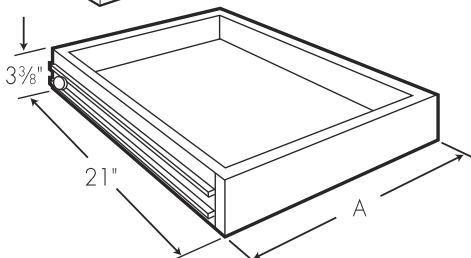

Italian Collection Hickory Finish

All base cabinets include finished toe kick. May be used fro a drop-in range. Has two false drawer fronts and doors.

Sink Bases

Item Number	Description	Price
111-2743	ITH-SB27 - Base 27"W x 24"D x 34 1/2"H 2 Doors - 2 Headers	
111-1730	ITH-SB30 - Base 30"W x 24"D x 34 1/2"H 2 Doors - 2 Headers	
111-1731	ITH-SB33 - Base 33"W x 24"D x 34 1/2"H 2 Doors - 2 Headers	
111-1732	ITH-SB36 - Base 36"W x 24"D x 34 1/2"H 2 Doors - 2 Headers	
111-1593	ITH-SB39 - Base 39"W x 24"D x 34 1/2"H 2 Doors - 2 Headers	
111-1733	ITH-SB42 - Base 42"W x 24"D x 34 1/2"H 2 Doors - 2 Headers	
111-6052	ITH-SB48 - Base 48"W x 24"D x 34 1/2"H 2 Doors - 2 Headers	
111-1734	ITH-SB60 - Base 60"W x 24"D x 34 1/2"H 4 Doors - 2 Drawers - 1 Header	
111-5849	ITH-SB36-B - Apron - 36"W x 24"D x 34 1/2"H 2 Doors - 9" Depth opening for sink	

Cabinet Accessories – Corner Appliance Garage

Item Number	Description	Price
111-1591	ITH-TAG1224 - Corner Appliance Garage with Roll-away Door	

Cabinet Accessories – Oven Hood

Item Number	Description	Price
111-1604	ITH-WH30 - Wood Oven Hood 30"W	
111-1605	ITH-WH36 - Wood Oven Hood 36"W	

Cabinet Accessories – Wine Glass Holders

Item Number	Description	Price
111-1803	ITH-W30GH - Wall 30W" - Wine Glass Holder	
111-1701	ITH-W33GH - Wall 33W" - Wine Glass Holder	
111-1702	ITH-W36GH - Wall 36W" - Wine Glass Holder	

Cabinet Accessories – Roll-out Trays

Item Number	Description	Price
111-1740	ITH-15RT - Roll-out Tray 15" – Includes Hardware	
111-1741	ITH-18RT - Roll-out Tray 18" – Includes Hardware	
111-1606	ITH-21RT - Roll-out Tray 21" – Includes Hardware	
111-1742	ITH-24RT - Roll-out Tray 24" – Includes Hardware	
111-1743	ITH-27RT - Roll-out Tray 27" – Includes Hardware	
111-1744	ITH-30RT - Roll-out Tray 30" – Includes Hardware	
111-1607	ITH-33RT - Roll-out Tray 33" – Includes Hardware	
111-1745	ITH-36RT - Roll-out Tray 36" – Includes Hardware