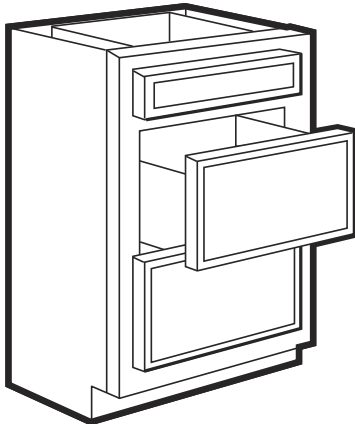

Base Cabinets – Octagonal Island

Item Number	Description	Price
111-1739	ITH-IB3030 - Base – Octagonal Island 30"W x 30"D x 34½"H – 2 Doors - 2 Shelves 2 False Door Fronts	

Three drawers. All base cabinets include finished toe kick.