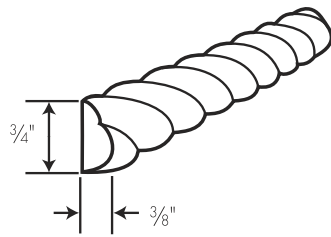

Cabinet Accessories – Rope Molding

Item Number	Description	Price
111-1749	ITH-RM8 - Rope Molding 3/8"T x 3/4"H x 96"L	
111-5089	ITH-GR48 - Guard Rail 3/4"W x 2 9/16"H x 48"L