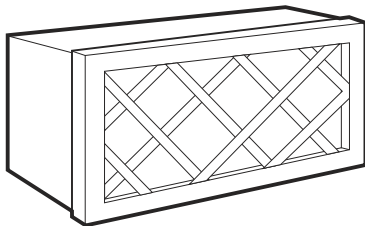

Italian Collection Hickory Finish

Wall Cabinets – 15" Depth

Item Number	Description	Price
111-2734	ITH-W123615 - Wall 12"W x 15"D x 36"H - 1 Door	
111-2735	ITH-W213615 - Wall 21"W x 15"D x 36"H - 1 Door	
111-2736	ITH-W361815 - Wall 36"W x 15"D x 18"H - 2 Doors	

Wall Cabinets – Plate Holder

Item Number	Description	Price
111-1697	ITH-W3015PL - Wall Plate Holder 30"W x 12"D x 15"H	
111-1698	ITH-W3615PL - Wall Plate Holder 36"W x 12"D x 15"H	
111-1600	ITH-W3018PL - Wall Plate Holder 30"W x 12"D x 18"H	
111-1601	ITH-W3618PL - Wall Plate Holder 36"W x 12"D x 18"H	

Wall Cabinets – Wine Rack

Item Number	Description	Price
111-1699	ITH-W3015WR - Wall Wine Rack 30"W x 12"D x 15"H	
111-1700	ITH-W3615WR - Wall Wine Rack 36"W x 12"D x 15"H	
111-1602	ITH-W3018WR - Wall Wine Rack 30"W x 12"D x 18"H	
111-1603	ITH-W3618WR - Wall Wine Rack 36"W x 12"D x 18"H	

Door reversible. All wall cabinets have two 5/8" adjustable plywood shelves. Start installation with a corner wall cabinet, if kitchen has a corner.

Wall Cabinets – Diagonal Corner

Item Number	Description	Price
111-1683	ITH-WDC2430 - Wall Diagonal Corner 24"W x 12"D x 30"H - 1 Door	
111-1614	ITH-WDC2436 - Wall Diagonal Corner 24"W x 12"D x 36"H - 1 Door	
111-2737	ITH-WDC273615 - Wall Diagonal Corner 27"W x 15"D x 36"H - 1 Door	
111-1617	ITH-WDC2442 - Wall Diagonal Corner 24"W x 12"D x 42"H - 1 Door	
111-1619	ITH-WDC2742 - Wall Diagonal Corner 27"W x 12"D x 42"H - 1 Door	
111-5941	ITH-WDC274215 - Wall Diagonal Corner 27"W x 15"D x 42"H - 1 Door	
111-1810	ITH-WDCGD2430 - Wall Diagonal Corner 24"W x 12"D x 30"H - 1 Glass Door	
111-1811	ITH-WDCGD2442 - Wall Diagonal Corner 24"W x 12"D x 42"H - 1 Glass Door