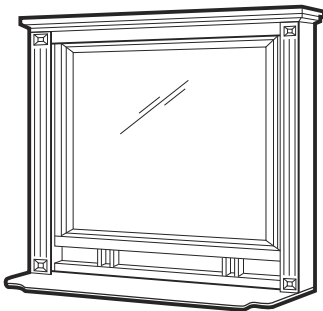

Italian Hickory Finish Overjohn

Item Number	Description	Price
111-1643	ITH-OJ2130 - Overjohn - 21" x 7" x 30" - 2 Doors	

Italian Hickory Finish Wall Mirrors

Item Number	Description	Price
111-1638	ITH-MR2430 - Wall Mirror - 24" x 30" with Shelf	
111-1639	ITH-MR3040 - Wall Mirror - 30" x 40" with Shelf	
111-1640	ITH-MR3640 - Wall Mirror - 36" x 40" with Shelf	
111-1641	ITH-MR4240 - Wall Mirror - 42" x 40" with Shelf	
111-1642	ITH-MR4840 - Wall Mirror - 48" x 40" with Shelf	

Italian Hickory Triview Mirrors

Item Number	Description	Price
111-2157	ITH-T3030 - Triview Mirror - 30" x 5"D x 30"	
111-2158	ITH-T3630 - Triview Mirror - 36" x 5"D x 30"	
111-2159	ITH-T4830 - Triview Mirror - 48" x 5"D x 30"