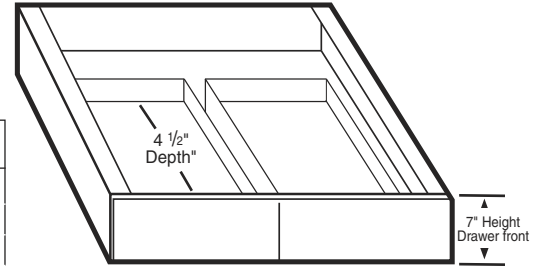

Italian Collection Hickory Finish

Italian Hickory Finish Filler Strip

Item Number	Description	Price
111-1633	ITH-VBF3-Vanity Filler - 3" x 30"	
111-1822	ITH-VF334-Solid - Filler Strip - 3 x 34"	

Italian Hickory Finish Single Desk Drawer

Item Number	Description	Price
111-1823	ITH-VDU2421 - Desk Drawer - 24" x 21" x 4 1/2" (7" Front)	
111-1634	ITH-VDU3021 - Desk Drawer - 30" x 21" x 4 1/2" (7" Front)	
111-1635	ITH-VDU3621 - Desk Drawer - 36" x 21" x 4 1/2" (7" Front)	
111-1636	ITH-VDU4821 - Desk Drawer - 48" x 21" x 4 1/2" (7" Front)