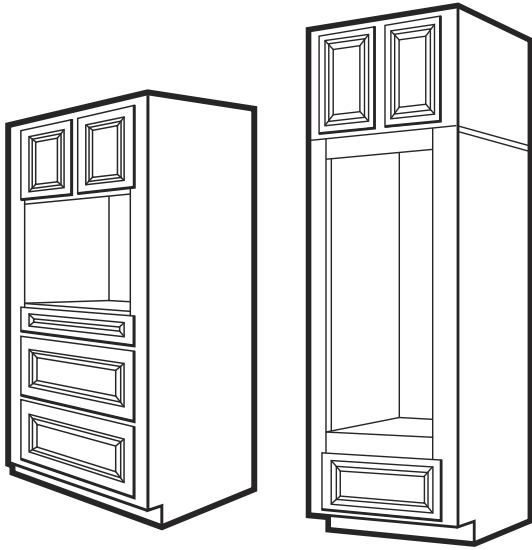

Italian Collection Hickory Finish

All base cabinets include finished toe kick. Two 5/8" half depth adjustable shelves in bottom.

Wall Cabinets – Oven

Item Number	Description	Price
111-1710	ITH-OC3084 - Oven Cabinet 30"W x 24"D x 84"H – 2 Doors - 3 Drawers	
111-1851	ITH-OC3384 - Oven Cabinet 33"W x 24"D x 84"H – 2 Doors - 3 Drawers	
111-1984	ITH-OC3090 - Oven Cabinet 30"W x 24"D x 90"H – 2 Doors - 3 Drawers	
111-2566	ITH-OC3390 - Oven Cabinet 33"W x 24"D x 90"H – 2 Doors - 3 Drawers	
111-1711	ITH-OC3096 - Oven Cabinet 30"W x 24"D x 96"H – 2 Doors - 3 Drawers	
111-1877	ITH-OC3396 - Oven Cabinet 33"W x 24"D x 96"H – 2 Doors - 3 Drawers	
111-1814	ITH-P3084OCD - Double Oven Cabinet 30"W x 24"D x 84"H – 2 Doors - 1 Drawer	
111-1712	ITH-P3096OCD - Double Oven Cabinet 30"W x 24"D x 96"H – 2 Doors - 1 Drawer	

All wall cabinets have two 5/8" adjustable plywood shelves. Door is reversible.