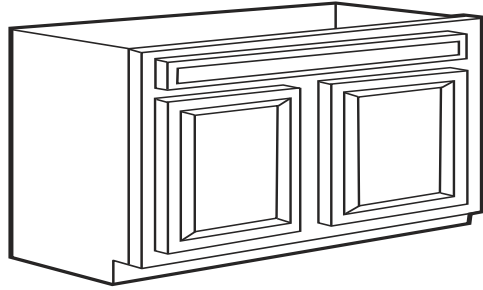

Italian Collection Hickory Finish

All base cabinets include finished toe kick. May be used fro a drop-in range. Has two false drawer fronts and doors.

Sink Bases

Item Number	Description	Price
111-2743	ITH-SB27 - Base 27"W x 24"D x 34 1/2"H 2 Doors - 2 Headers	
111-1730	ITH-SB30 - Base 30"W x 24"D x 34 1/2"H 2 Doors - 2 Headers	
111-1731	ITH-SB33 - Base 33"W x 24"D x 34 1/2"H 2 Doors - 2 Headers	
111-1732	ITH-SB36 - Base 36"W x 24"D x 34 1/2"H 2 Doors - 2 Headers	
111-1593	ITH-SB39 - Base 39"W x 24"D x 34 1/2"H 2 Doors - 2 Headers	
111-1733	ITH-SB42 - Base 42"W x 24"D x 34 1/2"H 2 Doors - 2 Headers	
111-6052	ITH-SB48 - Base 48"W x 24"D x 34 1/2"H 2 Doors - 2 Headers	
111-1734	ITH-SB60 - Base 60"W x 24"D x 34 1/2"H 4 Doors - 2 Drawers - 1 Header	
111-5849	ITH-SB36-B - Apron - 36"W x 24"D x 34 1/2"H 2 Doors - 9" Depth opening for sink	

Cabinet Accessories – Corner Appliance Garage

Item Number	Description	Price
111-1591	ITH-TAG1224 - Corner Appliance Garage with Roll-away Door	

Cabinet Accessories – Oven Hood

Item Number	Description	Price
111-1604	ITH-WH30 - Wood Oven Hood 30"W	
111-1605	ITH-WH36 - Wood Oven Hood 36"W	

Cabinet Accessories – Wine Glass Holders

Item Number	Description	Price
111-1803	ITH-W30GH - Wall 30W" - Wine Glass Holder	
111-1701	ITH-W33GH - Wall 33W" - Wine Glass Holder	
111-1702	ITH-W36GH - Wall 36W" - Wine Glass Holder	

Cabinet Accessories – Roll-out Trays

Item Number	Description	Price
111-1740	ITH-15RT - Roll-out Tray 15" – Includes Hardware	
111-1741	ITH-18RT - Roll-out Tray 18" – Includes Hardware	
111-1606	ITH-21RT - Roll-out Tray 21" – Includes Hardware	
111-1742	ITH-24RT - Roll-out Tray 24" – Includes Hardware	
111-1743	ITH-27RT - Roll-out Tray 27" – Includes Hardware	
111-1744	ITH-30RT - Roll-out Tray 30" – Includes Hardware	
111-1607	ITH-33RT - Roll-out Tray 33" – Includes Hardware	
111-1745	ITH-36RT - Roll-out Tray 36" – Includes Hardware