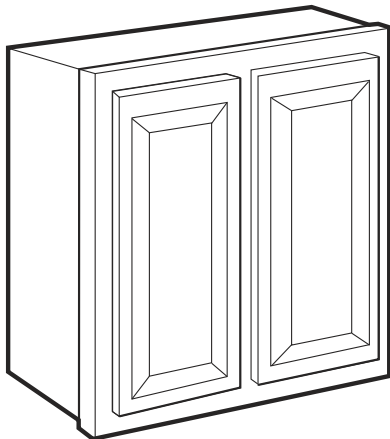

Wall Cabinets – Double Doors 24" High

Item Number	Description	Price
111-1802	ITH-W3024 - Wall 30"W x 12"D x 24"H - 2 Doors	
111-1695	ITH-W3624 - Wall 36"W x 12"D x 24"H - 2 Doors	
111-1978	ITH-W3924 - Wall 39"W x 12"D x 24"H - 2 Doors	
111-1623	ITH-W362424 - Wall 36"W x 24"D x 24"H - 2 Doors	
111-1979	ITH-W392424 - Wall 39"W x 24"D x 24"H - 2 Doors	

All wall cabinets have two 5/8" adjustable plywood shelves. Door is reversible.