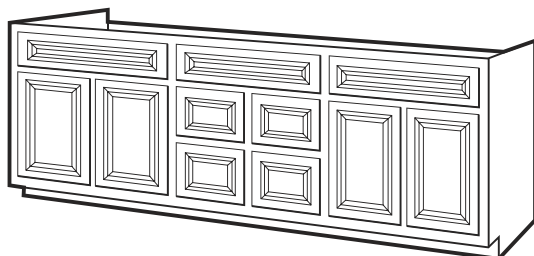

Italian Hickory Finish Vanities - 4 Doors with 4 Center Drawers

Item Number	Description	Price
541-1500	ITH-7221D-34 - 72" x 21" x 34" 4 Doors with 4 Center Drawers	

Italian Hickory Medicine Cabinet

Item Number	Description	Price
111-1853	ITH-M2430 Italian Hickory Medicine Cabinet 24" x 5" x 30" - 2 Mirrored Doors