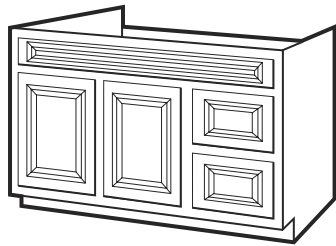

Italian Hickory Finish Vanities - 2 Doors with Drawers

Item Number	Description	Price
541-1496	ITH-3621D-34 - 36" x 21" x 34" - 2 Doors with 2 Drawers	
541-1497	ITH-4221D-34 - 42" x 21" x 34" - 2 Doors with 2 Drawers	
*541-1498	ITH-4821D-34 - 48" x 21" x 34" - 2 Doors with 4 Drawers	
*541-1499	ITH-6021D-34 - 60" x 21" x 34" - 2 Doors with 4 Drawers	

*48" & 60" Drawers on left & right side of the vanity

Italian Hickory Vanities Drawer Pack - 3 Drawers

Item Number	Description	Price
111-1629	ITH-VD123-21-34 - Drawer Pack 12" x 21" x 34" - 3 Drawers	
111-1630	ITH-VD153-21-34 - Drawer Pack 15" x 21" x 34" - 3 Drawers	
111-1631	ITH-VD183-21-34 - Drawer Pack 18" x 21" x 34" - 3 Drawers	
111-1632	ITH-VD213-21-34 - Drawer Pack 21" x 21" x 34" - 3 Drawers	
111-1821	ITH-VD243-21-34 - Drawer Pack 24" x 21" x 34" - 3 Drawers