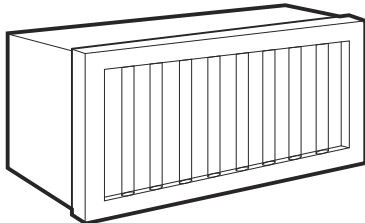

Wall Cabinets – Plate Holder

Item Number	Description	Price
111-1697	ITH-W3015PL - Wall Plate Holder 30"W x 12"D x 15"H	
111-1698	ITH-W3615PL - Wall Plate Holder 36"W x 12"D x 15"H	
111-1600	ITH-W3018PL - Wall Plate Holder 30"W x 12"D x 18"H	
111-1601	ITH-W3618PL - Wall Plate Holder 36"W x 12"D x 18"H