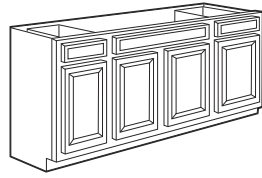

SB60" Wide Sink Base:

All base cabinets include finished toe kick. 8ft. toe kicks available. Can be used for a drop-in range. Includes 2 operable drawer units and four doors.