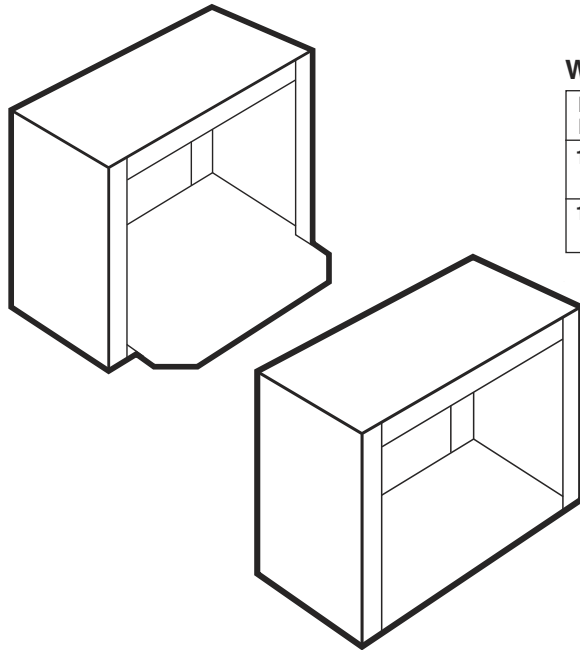

Wall Cabinets – Microwave Oven

Item Number	Description	Price
111-1684	ITH-MWO301218PM - Wall Microwave Oven 30"W x 12"D x 18"H	
111-1685	ITH-MWO302418PM - Wall Microwave Oven 30"W x 24"D x 18"H