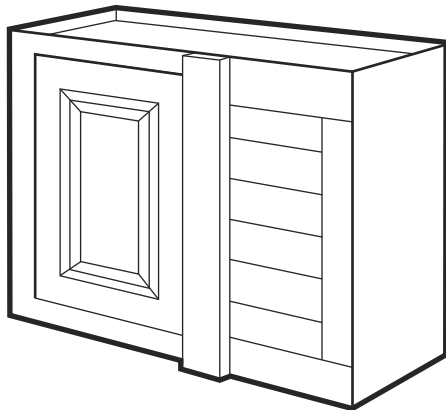

Wall Cabinets – Blind Corner

Item Number	Description	Price
111-1682	ITH-WBC2430 - Wall Blind Corner 24"W x 12"D x 30"H – 1 Door (Left or Right)	
111-1624	ITH-WBC2730 - Wall Blind Corner 27"W x 12"D x 30"H – 1 Door (Left or Right)	
111-2740	ITH-WBC3030 - Wall Blind Corner 30"W x 12"D x 30"H – 1 Door (Left or Right)	
111-1807	ITH-WBC3630 - Wall Blind Corner 36"W x 12"D x 30"H – 1 Door (Left or Right)	
111-1615	ITH-WBC2436 - Wall Blind Corner 24"W x 12"D x 36"H – 1 Door (Left or Right)	
111-3529	ITH-WBC2442 - Wall Blind Corner 24"W x 12"D x 42"H – 1 Door (Left or Right)	
111-1618	ITH-WBC2736 - Wall Blind Corner 27"W x 12"D x 36"H – 1 Door (Left or Right)	
111-1681	ITH-WBC2742 - Wall Blind Corner 27"W x 12"D x 42"H – 1 Door (Left or Right)	
111-1808	ITH-WBC3642 - Wall Blind Corner 36"W x 12"D x 42"H – 1 Door (Left or Right)