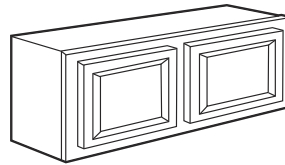

Double Door Wall Bridge:

W30" x 12" W30" x 15" W30" x 24"
W33" x 12" W33" x 15" W36" x 24"
W36" x 12" W36" x 15"
W39" x 12" W39" x 15"

No shelves.