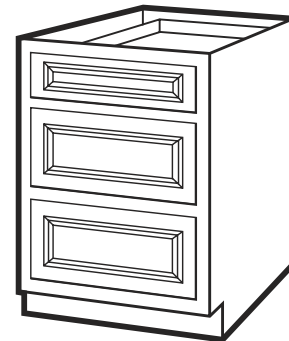

Italian Hickory Finish Vanities - 4 Doors with 4 Center Drawers

Item Number	Description	Price
541-1500	ITH-7221D-34 - 72" x 21" x 34" 4 Doors with 4 Center Drawers	

Italian Hickory Medicine Cabinet

Item Number	Description	Price
111-1853	ITH-M2430 Italian Hickory Medicine Cabinet 24" x 5" x 30" - 2 Mirrored Doors