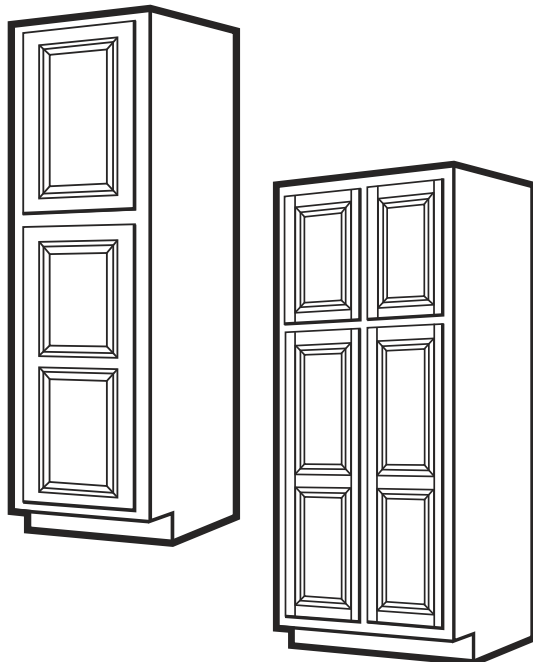

All base cabinets include finished toe kick. Two 5/8" half depth adjustable shelves in bottom.