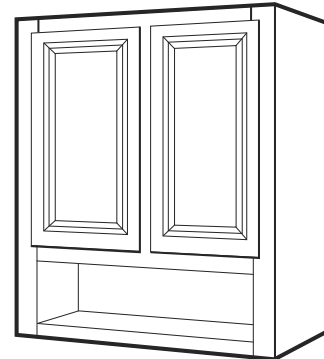

Italian Hickory Finish Linen Cabinet

Item Number	Description	Price
111-1637	ITH-VLC2184-21 - Linen Cabinet 21" x 21" x 84" - 3 Doors	
111-1824	ITH-VLC2484-21 - Linen Cabinet 24" x 21" x 84" - 3 Doors