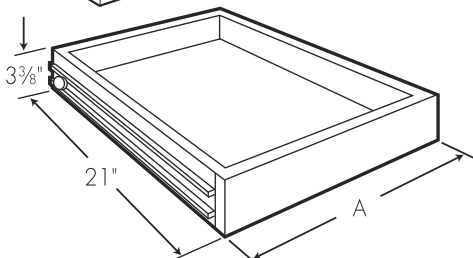

Italian Collection Hickory Finish

All base cabinets include finished toe kick. May be used fro a drop-in range. Has two false drawer fronts and doors.

Sink Bases

Item Number	Description	Price
111-2743	ITH-SB27 - Base 27"W x 24"D x 34 1/2"H 2 Doors - 2 Headers	
111-1730	ITH-SB30 - Base 30"W x 24"D x 34 1/2"H 2 Doors - 2 Headers	
111-1731	ITH-SB33 - Base 33"W x 24"D x 34 1/2"H 2 Doors - 2 Headers	
111-1732	ITH-SB36 - Base 36"W x 24"D x 34 1/2"H 2 Doors - 2 Headers	
111-1593	ITH-SB39 - Base 39"W x 24"D x 34 1/2"H 2 Doors - 2 Headers	
111-1733	ITH-SB42 - Base 42"W x 24"D x 34 1/2"H 2 Doors - 2 Headers	
111-6052	ITH-SB48 - Base 48"W x 24"D x 34 1/2"H 2 Doors - 2 Headers	
111-1734	ITH-SB60 - Base 60"W x 24"D x 34 1/2"H 4 Doors - 2 Drawers - 1 Header	
111-5849	ITH-SB36-B - Apron - 36"W x 24"D x 34 1/2"H 2 Doors - 9" Depth opening for sink	

Cabinet Accessories – Corner Appliance Garage

Item Number	Description	Price
111-1591	ITH-TAG1224 - Corner Appliance Garage with Roll-away Door	

Cabinet Accessories – Oven Hood

Item Number	Description	Price
111-1604	ITH-WH30 - Wood Oven Hood 30"W	
111-1605	ITH-WH36 - Wood Oven Hood 36"W	

Cabinet Accessories – Wine Glass Holders

Item Number	Description	Price
111-1803	ITH-W30GH - Wall 30W" - Wine Glass Holder	
111-1701	ITH-W33GH - Wall 33W" - Wine Glass Holder	
111-1702	ITH-W36GH - Wall 36W" - Wine Glass Holder	

Cabinet Accessories – Roll-out Trays

Item Number	Description	Price
111-1740	ITH-15RT - Roll-out Tray 15" – Includes Hardware	
111-1741	ITH-18RT - Roll-out Tray 18" – Includes Hardware	
111-1606	ITH-21RT - Roll-out Tray 21" – Includes Hardware	
111-1742	ITH-24RT - Roll-out Tray 24" – Includes Hardware	
111-1743	ITH-27RT - Roll-out Tray 27" – Includes Hardware	
111-1744	ITH-30RT - Roll-out Tray 30" – Includes Hardware	
111-1607	ITH-33RT - Roll-out Tray 33" – Includes Hardware	
111-1745	ITH-36RT - Roll-out Tray 36" – Includes Hardware