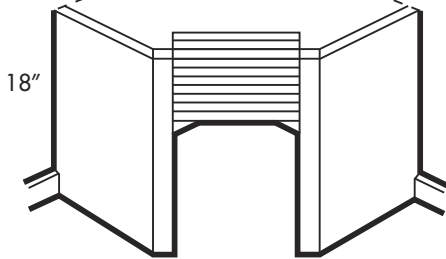

Italian Collection Hickory Finish

All base cabinets include finished toe kick. May be used fro a drop-in range. Has two false drawer fronts and doors.

Sink Bases

Item Number	Description	Price
111-2743	ITH-SB27 - Base 27"W x 24"D x 34 1/2"H 2 Doors - 2 Headers	
111-1730	ITH-SB30 - Base 30"W x 24"D x 34 1/2"H 2 Doors - 2 Headers	
111-1731	ITH-SB33 - Base 33"W x 24"D x 34 1/2"H 2 Doors - 2 Headers	
111-1732	ITH-SB36 - Base 36"W x 24"D x 34 1/2"H 2 Doors - 2 Headers	
111-1593	ITH-SB39 - Base 39"W x 24"D x 34 1/2"H 2 Doors - 2 Headers	
111-1733	ITH-SB42 - Base 42"W x 24"D x 34 1/2"H 2 Doors - 2 Headers	
111-6052	ITH-SB48 - Base 48"W x 24"D x 34 1/2"H 2 Doors - 2 Headers	
111-1734	ITH-SB60 - Base 60"W x 24"D x 34 1/2"H 4 Doors - 2 Drawers - 1 Header	
111-5849	ITH-SB36-B - Apron - 36"W x 24"D x 34 1/2"H 2 Doors - 9" Depth opening for sink	

Cabinet Accessories – Corner Appliance Garage

Item Number	Description	Price
111-1591	ITH-TAG1224 - Corner Appliance Garage with Roll-away Door	

Cabinet Accessories – Oven Hood

Item Number	Description	Price
111-1604	ITH-WH30 - Wood Oven Hood 30"W	
111-1605	ITH-WH36 - Wood Oven Hood 36"W	

Cabinet Accessories – Wine Glass Holders

Item Number	Description	Price
111-1803	ITH-W30GH - Wall 30W" - Wine Glass Holder	
111-1701	ITH-W33GH - Wall 33W" - Wine Glass Holder	
111-1702	ITH-W36GH - Wall 36W" - Wine Glass Holder	

Cabinet Accessories – Roll-out Trays

Item Number	Description	Price
111-1740	ITH-15RT - Roll-out Tray 15" – Includes Hardware	
111-1741	ITH-18RT - Roll-out Tray 18" – Includes Hardware	
111-1606	ITH-21RT - Roll-out Tray 21" – Includes Hardware	
111-1742	ITH-24RT - Roll-out Tray 24" – Includes Hardware	
111-1743	ITH-27RT - Roll-out Tray 27" – Includes Hardware	
111-1744	ITH-30RT - Roll-out Tray 30" – Includes Hardware	
111-1607	ITH-33RT - Roll-out Tray 33" – Includes Hardware	
111-1745	ITH-36RT - Roll-out Tray 36" – Includes Hardware