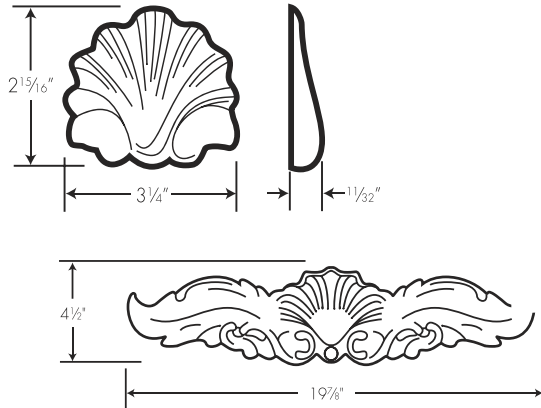

Coming Soon!

Cabinet Accessories – Decorative Appliques

Item Number	Description	Price
111-1597	ITH-SOA - Applique – Decorative Shell 1 1/32" T x 2 15/16" H x 3 1/4" L	
111-1596	ITH-DOA - Applique – Decorative Onlay 5/8" T x 4 1/2" H x 19 7/8" W	

Cabinet Accessories – Base Spindle

Item Number	Description	Price
111-1755	ITH-TP3 - Base Spindle 3"W x 3"L x 3 1/2"H	

TBA Cabinet Touch-Up Kits

Item Number	Description	Price
111-2815	Titan Maple Touch Up Kit	
111-2816	Italian Hickory Touch Up Kit	
111-2817	Deluxe Oak Touch Up Kit	
111-2818	Sienna Touch Up Kit for Italian or Colorado	
111-2953	Italian Bella Touch Up Kit	
111-2954	Titan Antique White Touch Up Kit	

*These touch-up kits in are designed to repair most minor scrapes and marks. Each kit contains a capillary marker and a filler stick.