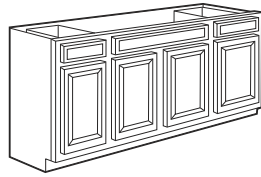

SB60" Wide Sink Base:

All base cabinets include finished toe kick. 8ft. toe kicks available. Can be used for a drop-in range. Includes 2 operable drawer units and four doors.