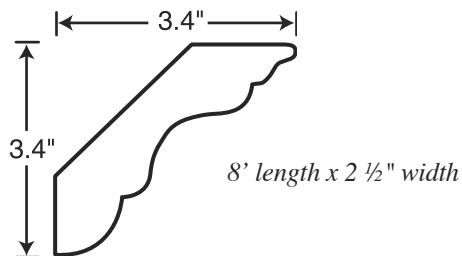

Crown Molding

Item Number	Description	Price
111-0419	CM96 - Crown Molding - 96"L x 2½"W	
111-1583	CM96C-4 - Crown Molding - 96"L x 4"W Rope Trimmed