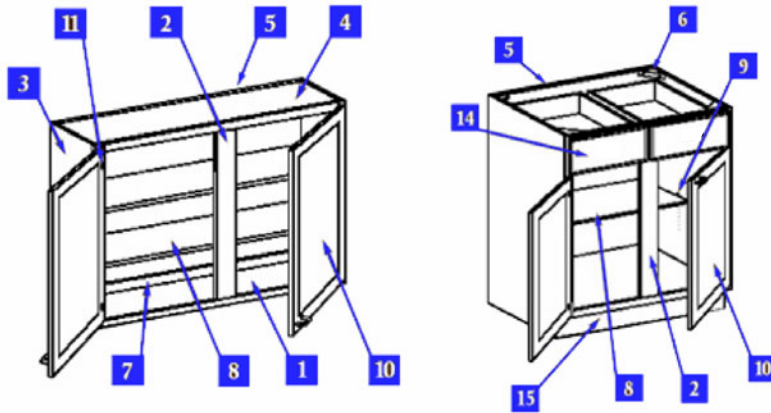

1	INTERIOR	laminated to 1/2" plywood providing a sanitary, wipe clean finish
2	FACE FRAME	3/4" solid Oak doweled and joint glued
3	END PANELS	1/2" plywood with matching wood veneer exterior and light Oak interior to match exterior
4	FLOOR & CEILING	1/2" plywood, both sides captured by end panels
5	BACK	1/2" plywood one side captured by end panels
6	CORNER BLOCKS	Plastic corner blocks installed in all base cabinets providing additional stability and secure countertop attachment
7	INSTALLATION RAIL	3/4" solid wood insures secure attachment to wall
8	SHELVES	5/8" wood veneer plywood with matching wood veneer edgbanding. Base shelves are 1/2 depth
9	SHELF SUPPORTS	Clear, high strength plastic with locking top tab to prevent shelf from tipping. Provides for easy shelf adjustment
10	DOORS	Stylish doors featuring finger pull routing, eliminating the need for decorative hardware, unless desired.
11	HINGES	Fully concealed, 110 degree opening featuring multiple adjustments for ease of alignment
12	RUNNER/ GLIDES	Drawers and roll-out trays have epoxy coated suspension system with 75 lb. load capacity and smooth closing operation
13	DRAWERS	5/8" solid hardwood, with 1/4" captured plywood floor all finished with clear top coat to match cabinet interior. All four sides are screwed together
14	DRAWER FRONTS	Stylish drawer fronts available in Oak featuring finger pull routing eliminating the need for decorative hardware, unless desired.
15	TOE KICK	1/2" plywood secured between end panels. Provides solid backing for installation of matching toe kick or other materials such as ceramic, vinyl, etc.