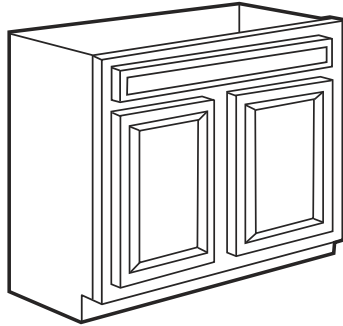

Sink Base

Item Number	Description	Price
111-1565	SB24 - Sink Base 24"W x 24"D x 34 1/2"H – 2 Doors	
111-1555	SB27 - Sink Base 27"W x 24"D x 34 1/2"H – 2 Doors	
005-910	SB30 - Sink Base 30"W x 24"D x 34 1/2"H – 2 Doors	
111-1327	SB33 - Sink Base 33"W x 24"D x 34 1/2"H – 2 Doors	
005-911	SB36 - Sink Base 36"W x 24"D x 34 1/2"H – 2 Doors	
111-2632	SB39 - Sink Base 39"W x 24"D x 34 1/2"H – 2 Doors	
006-226	SB42 - Sink Base 42"W x 24"D x 34 1/2"H – 2 Doors	
111-1328	SB48 - Sink Base 48"W x 24"D x 34 1/2"H – 2 Doors	

All base cabinets include finished toe kick.
May be used for a drop-in range.
Has two false drawer fronts and doors.