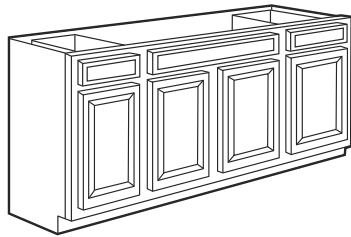

Wide Sink Base

Item Number	Description	Price
005-912	SB60 - Sink Base 60"W x 24"D x 34 1/2 "H 4 Doors, 2 Drawers -1 false header	

All base cabinets include finished toe kick.
May be used for a drop-in range.
Includes 2 operable drawer units and four doors.

Starter Set

Item Number	Description	Price
006-152	ST602W - Starter Set – One 60" Sink Base & Two 15"x30" Wall Units	

Base Blind Corner

Item Number	Description	Price
111-2142	BBC3336 - Base Blind Corner – 33"W x 24"D x 34 1/2"H 1 Door, 1 Drawer (6" Offset)	
005-901	BBC3639- Base Blind Corner – 36"W x 24"D x 34 1/2 "H 1 Door, 1 Drawer (6" Offset)	
111-2633	BBC4245- Base Blind Corner – 42"W x 24"D x 34 1/2 "H 1 Door, 1 Drawer (6" Offset)