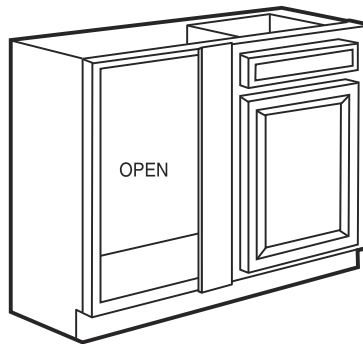

One 5/8" adjustable half depth plywood shelf.