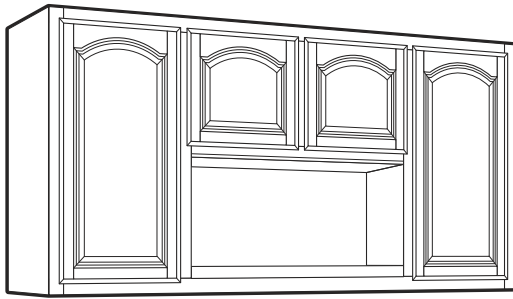

Four Door Wall

Item Number	Description	Price
111-0495	W6030 - Open - Wall 60"W x 30"H x 12"D - 4 Doors	
006-592	W6030 - Wall 60"W x 30"H x 12"D - 4 Doors	

Single Door Wall

Item Number	Description	Price
006-224	W0930 - Wall 9"W x 30"H x 12"D - 1 Door	
005-886	W1230 - Wall 12"W x 30"H x 12"D - 1 Door	
005-887	W1530 - Wall 15"W x 30"H x 12"D - 1 Door	
005-888	W1830 - Wall 18"W x 30"H x 12"D - 1 Door	
005-959	W2130 - Wall 21"W x 30"H x 12"D - 1 Door	
111-1543	W0942 - Wall 9"W x 42"H x 12"D - 1 Door	
111-1544	W1242 - Wall 12"W x 42"H x 12"D - 1 Door	
111-1533	W1542 - Wall 15"W x 42"H x 12"D - 1 Door	
111-1545	W1842 - Wall 18"W x 42"H x 12"D - 1 Door	
111-1534	W2142 - Wall 21"W x 42"H x 12"D - 1 Door	

All wall cabinets have two 5/8" adjustable plywood shelves. Door is reversible.

Single Door Base

Item Number	Description	Price
006-171	B09 - Base 9"W x 24"D x 34 1/2"H - 1 Door - 1 Drawer	
005-902	B12 - Base 12"W x 24"D x 34 1/2"H - 1 Door - 1 Drawer	
005-903	B15 - Base 15"W x 24"D x 34 1/2"H - 1 Door - 1 Drawer	
005-904	B18 - Base 18"W x 24"D x 34 1/2"H - 1 Door - 1 Drawer	
005-905	B21 - Base 21"W x 24"D x 34 1/2"H - 1 Door - 1 Drawer	

5/8" adjustable half depth plywood shelf.
All base cabinets include finished toe kick.