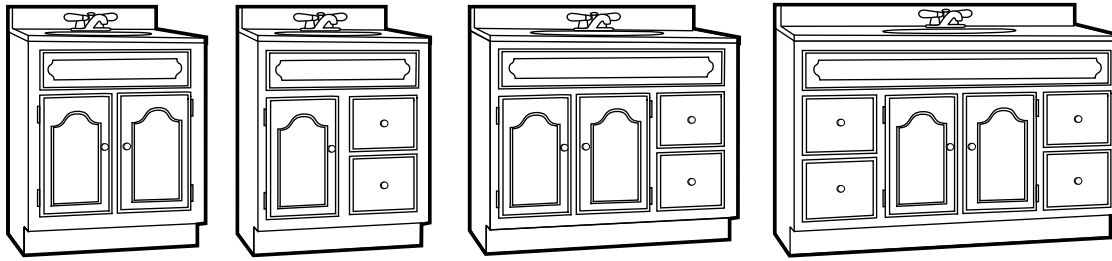

Deluxe Light Oak Vanities K.D. - 18" - 30" Height

Item Number	Description	Price
004-667	LD-1816-1 - 18" x 16" x 30" 1 Door	
005-626	LD-1816-2 - 18" x 16" x 30" 2 Doors	
004-668	LD-2418D - 24" x 18" x 30" 1 Door, 2 Drawers	
004-669	LD-2418 - 24" x 18" x 30" 2 Doors	
004-670	LD-3018D - 30" x 18" x 30" 1 Door, 2 Drawers	
004-671	LD-3018 - 30" x 18" x 30" 2 Doors	
004-673	LD-3618 - 36" x 18" x 30" 2 Doors	
004-672	LD-3618D - 36" x 18" x 30" 2 Doors, 2 Drawers	
004-674	LD-4818D - 48" x 18" x 30" 2 Doors, 4 Drawers	

Deluxe Light Oak Vanities K.D. - 21" - 30" Height

Item Number	Description	Price
003-171	LD-2421D - 24" x 21" x 30" 1 Door, 2 Drawers	
003-169	LD-2421-2 - 24" x 21" x 30" 2 Doors	
111-2230	LD-2721 - 27" x 21" x 30" 2 Doors	
003-170	LD-3021 - 30" x 21" x 30" 2 Doors	
003-172	LD-3021D - 30" x 21" x 30" 1 Door, 2 Drawers	
111-2231	LD-3321 - 33" x 21" x 30" 2 Doors,	
004-666	LD-3621 - 36" x 21" x 30" 2 Doors	
004-479	LD-3621D - 36" x 21" x 30" 2 Doors, 2 Drawers	
004-480	LD-4821D - 48" x 21" x 30" 2 Doors, 4 Drawers	
006-841	LD-6021D - 60" x 21" x 30" 2 Doors, 4 Drawers	
551-0576	LD-7221D - 72" x 21" x 30" 2 Doors, 4 Drawers	

Deluxe Light Oak Vanity Drawer Pack

Item Number	Description	Price
111-2232	LD-VB1521 - Drawer Pack 15" x 21" x 30"- 3 Drawers	
111-2233	LD-VB1821 - Drawer Pack 18" x 21" x 30"- 3 Drawers	

Deluxe Light Oak Medicine Cabinets - 2 and 3 Door

Item Number	Description	Price
003-038	LD-2430 - 24" x 30" x 5"- 2 Doors	
003-039	LD-3030 - 30" x 30" x 5" - 3 Doors	
003-040	LD-3630 - 36" x 30" x 5" - 3 Doors	
004-243	LD-4830 - 48" x 30" x 5" - 3 Doors